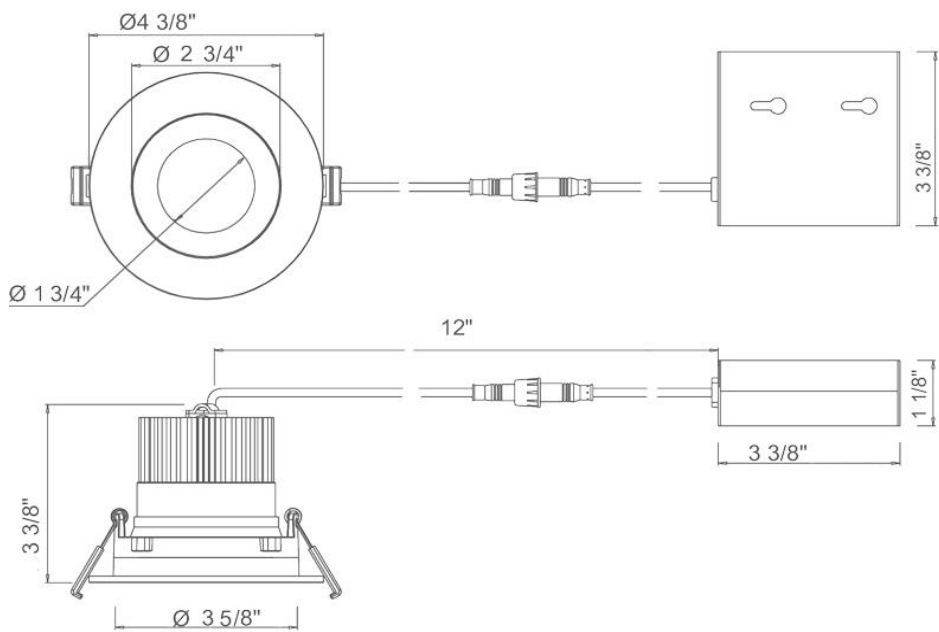

## 3.5" Round Venus Adjustable Recessed LED 12W

Project: \_\_\_\_\_

Location: \_\_\_\_\_

Model: \_\_\_\_\_ Qty: \_\_\_\_\_

Notes: \_\_\_\_\_

### DESCRIPTION

3.5" Round Recessed Gimbal LED fixture  
 Regressed optics with low glare  
 Adjustable 10° each direction and with 360° rotation

**DIMENSIONS** ID 3 5/8" OD 4 3/8" Cut Out 3 3/4"