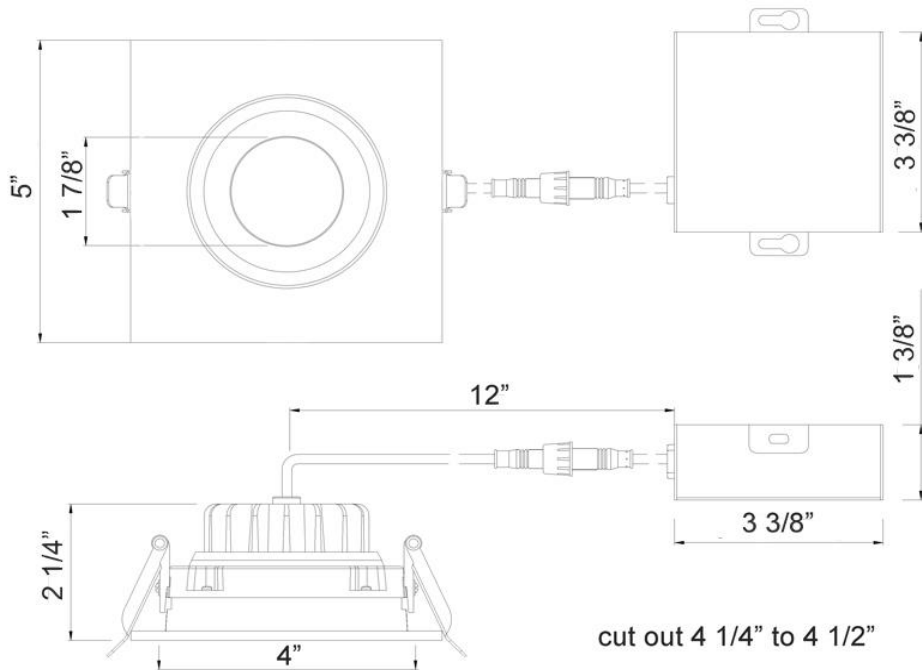

**Type IC, Wet Location & Air-Tight**

**DESCRIPTION**

4" Square Recessed Gimbal LED fixture  
 Regressed optics with low glare  
 Adjustable 20° each direction and with 360° rotation

**FEATURES & BENEFITS**

**DIMENSIONS:** ID 4" OD square 5" Cut Out Round 4 1/4" to 4 1/2"

**ORDERING GUIDE**

model	light color	trim color
AD-LED-4-S12W-5CCT-WH-LREY-SQ	5CCT selectable	<a href="#">White</a>
AD-LED-4-S12W-5CCT-BK-LREY-SQ	5CCT selectable	<a href="#">Black</a>
AD-LED-4-S12W-DTW-WH-LREY-SQ	Dim to Warm 3018K	<a href="#">White</a>
AD-LED-4-S12W-DTW-BK-LREY-SQ	Dim to Warm 3018K	<a href="#">Black</a>

[13" Long Flanged Rough-In Plate model # MP4](#)

[4 1/8" Hole Flanged with Hanger Bars model # FRP4](#)

[Jumper Cable 10 ft model # JC-10](#)

[0-10V Driver 120-347V model # HBL012-AW-10-01L](#)

**COMPLIANCE**