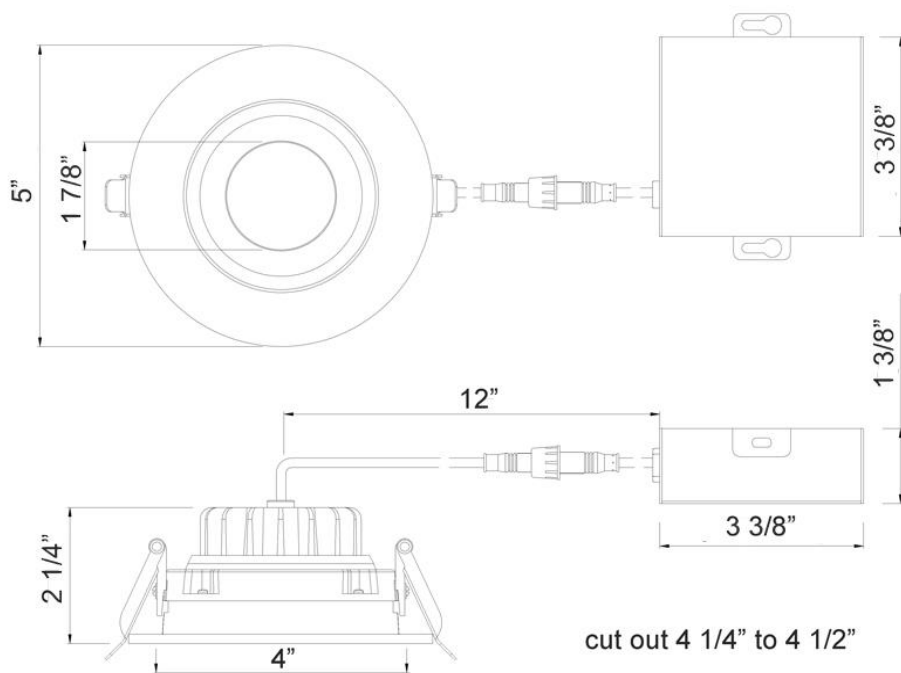

Type IC, Wet Location & Air-Tight

DESCRIPTION

4" Round Recessed Gimbal LED fixture
 Regressed optics with low glare
 Adjustable 20° each direction and with 360° rotation

FEATURES & BENEFITS

3 light options - 3000K, 5CCT selectable, Dim to Warm 3000K-1800K
CRI 90+ for true color rendering
2 1/4" Deep - fits in limited ceiling space
Type IC Rated - no housing required
Fast & Easy to install - save on labor
Driver Inside Connection Box - no junction box needed

DIMENSIONS ID 4" OD 5" Cut Out 4 1/4" to 4 1/2"

ORDERING GUIDE

model	light color	trim color
AD-LED-4-S12W-3K-WH-LREY	3000K	White
AD-LED-4-S12W-5CCT-WH-LREY	5CCT selectable	White
AD-LED-4-S12W-5CCT-BK-LREY	5CCT selectable	Black
AD-LED-4-S12W-DTW-WH-LREY	Dim to Warm 3018K	White
AD-LED-4-S12W-DTW-BK-LREY	Dim to Warm 3018K	Black

Single light color in stock 3000K round white trim
 Other options available by custom order MOQ 500 pcs

AD-LED-4-S12W-xx-xx-LREY

4" Round Venus Adjustable Recessed LED 12W

Project: _____
 Location: _____
 Model: _____ Qty: _____
 Notes: _____

Trim Options

White

Black

Other Trim Colors Available By Custom Order, MOQ 500 pcs

ACCESSORIES

Sold Separately

-  [26" Long Flat Rough-In Plate model # RIP4](#)
-  [13" Long Flat Rough-In Plate model # MP4-2](#)
-  [13" Long Flanged Rough-In Plate model # MP4](#)
-  [4 1/8" Hole Flanged with Hanger Bars model # FRP4](#)
-  [Jumper Cable 10 ft model # JC-10](#)
-  [White model # GR4 Black model # GR4-BK](#)
-  [0-10V Driver 120-347V model # HBL012-AW-10-01L](#)