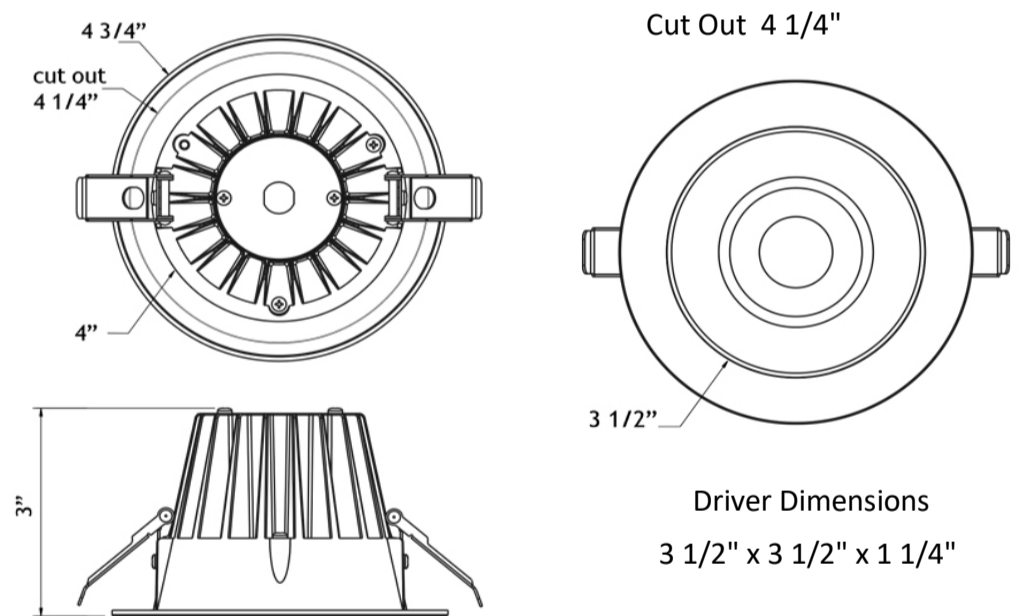

Project: _____

Location: _____

Model: _____ Qty: _____

Notes: _____

SPECIFICATION	
Applications	Residential Recessed
Energy Used	15 W
Color Temperature (K)	3000 4000 5000
Light Output WH Reflector (lm)	1230 1410 1390
Light Output BK Reflector (lm)	1170 1360 1290
Beam Angle	36°
CRI	90 +
Driver Input	120V AC 50/60 Hz
J-Box Volume	7.4 in ³
Dimming	TRIAC Dimmers 20% - 100%
Approved Location	Insulated Ceiling & Damp Locations
Air Tight	Yes
Ambient Temperature	-4°F (-20°C) to +104°F (+40°C)
Projected Life	70% Light Output at 30,000 Hours
Certification	c ETL us
Warranty	3 Year

DIMENSIONS

ACCESSORIES

Sold Separately

- [26" Long Flat Rough-In Plate model # RIP4](#)
- [13" Long Flat Rough-In Plate model # MP4-2](#)
- [13" Long Flanged Rough-In Plate model # MP4](#)
- [4 1/8" Hole Flanged with Hanger Bars model # FRP4](#)
- [Jumper Cable 10 ft model # JC-5CCT-10](#)
- Goof Ring OD 5 3/4"
[White model # GR4](#) [Black model # GR4-BK](#)