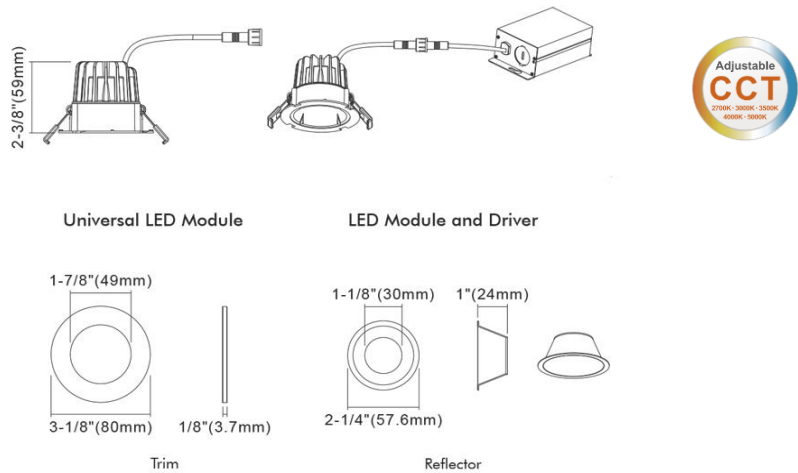

Beam options: **38°**(standard), **24°** & **60°** available as adder

Type IC Rated - No Housing Required

Fast & Easy To Install - Save On Labor

Driver Inside Connection Box - No Junction Box Needed

Suitable for steam showers and saunas with shower trim 2RST

DIMENSIONS: ID 1 7/8" ; OD 3 1/8" ; Cut Out Needed For Driver 2 3/4"

Ceiling Clearance Required: 4 1/2" 120V Triac Dim Driver Included

ACCESSORIES Sold Separately

- [Flanged Mounting Plate with bars model FRP212](#)
- [13" Mounting Plate model MP234](#)
- [26" Rough-In Plates - model # RIP212](#)
- [Jumper Cable model JC10](#)
- [Goof Ring OD 4 1/2" White # GR3 Black # GR3-BK](#)
- [Emergency Driver 8W 120-347V input model # BLD-HM08D-YYY](#)