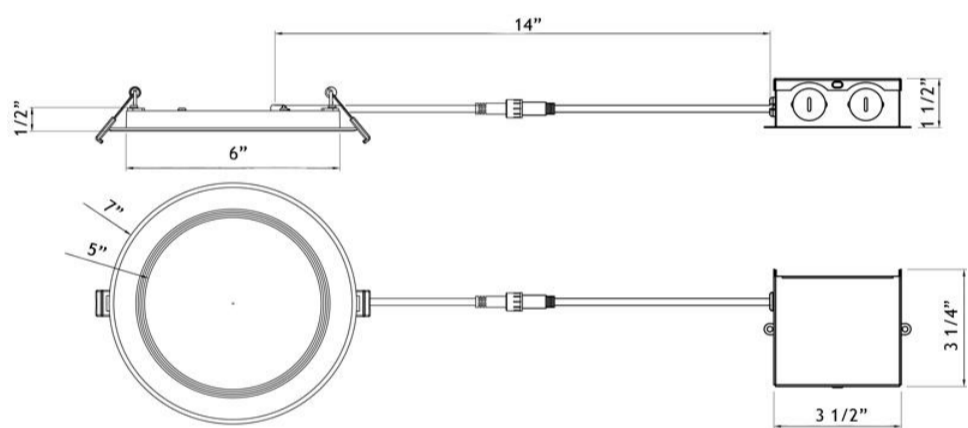

LED-6-S12W-5CCTWH-R-BF

6" Round Regressed Baffle Budget LED 12W 5CCT

Project: _____

Location: _____

Qty: _____

Notes: _____

DESCRIPTION

6" Round Regressed Baffle Budget LED With Integral Driver In Connection Box

FEATURES & BENEFITS

- 1/2" Deep** - Fits directly under joist
- 1/4" Regressed** with Baffle Reflector for Reduced Glare
- Type IC Rated** - No Housing Required
- Driver Inside Connection Box** - No Junction Box Needed
- 5 CCT** user selectable 2700K to 5000K
- 120V Triac** Dimmable or **120-347V 0-10V** Dimmable Drivers

DIMENSIONS ID 6" OD 7" Depth: 1/2" Cut Out 6 1/8" to 6 1/4"

SPECIFICATION	
Applications	Renovations & New Construction
Energy Used	12 W
Color Temperature (K)	5 CCT: 2700 3000 3500 4000 5000
Light Output (lm)	940 990 1050 1070 1040
Halogen Equivalent	100 W
Beam Angle	110°
CRI	80
Default Driver Input & Dimming	120V AC 50/60 Hz - Triac Dimmable
Optional Driver Input & Dimming	120V-347V AC 50/60 Hz - 0-10V Dimmable
Junction Box Volume	9.69 cubic inches / Max 5 No 12 AWG or 8 No 14 AWG
Approved Location	Insulated Ceiling & Damp Locations
Air Tight	Yes
Ambient Temperature	-4°F (-20°C) to +104°F (+40°C)
Projected Life	70% Light Output at 50,000 Hours
Certification	cETLus, Energy Star
Warranty	3 Year

[Jumper Cable 10 ft model # JC-5CCT-10](#)

[Goof Ring White OD 7 5/8" model # GR6](#)

ORDERING GUIDE

LED-6-S12W-5CCTWH-R-BF

Stock trim - White
Other Trim Colors Available By Custom Order

COMPLIANCE

Type IC
Air-Tight