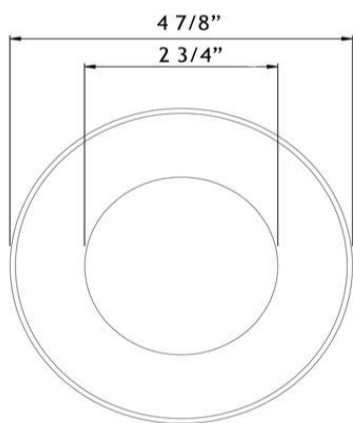

LED-S8W-xx-MT

4" Multi Fit LED 8W

Wet Location & Air-Tight

DESCRIPTION

4" Multi LED - Fits in J-Box or Can
 Recessed Fixture Look Due to Very Thin Trim
 Round & Square Metal Magnetic Trims with Optional Colors

DIMENSIONS ID 3 1/2" OD 4 7/8"

ORDERING GUIDE

3000K	LED-S8W-3K-MT
4000K	LED-S8W-4K-MT
5CCT	LED-S8W-5CCT-MT

Project: _____

Location: _____

Trim: _____ Qty: _____

Notes: _____

SPECIFICATION	
Applications	J-Box Mount or Retrofit
Energy Used	8 W
Color Temperature (K)	2700 3000 3500 4000 5000
Light Output (lm)	515 530 540 560 550
Halogen Equivalent	50 W
Beam Angle	110°
CRI	90 +
Driver Input	120V AC 50/60 Hz
Dimming	TRIAC Dimmers 10% - 100%
Approved Location	Wet Locations
Air Tight	Yes
Ambient Temperature	-4°F (-20°C) to +104°F (+40°C)
Projected Life	70% Light Output at 50,000 Hours
Certification	cETLus, Energy Star, T24
Warranty	5 Year