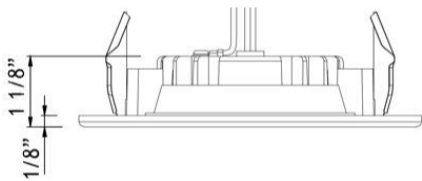

LED-S8W-xx-MT

4" Multi Fit LED 8W

Wet Location & Air-Tight

DESCRIPTION

4" Multi LED - Fits in J-Box or Can
 Recessed Fixture Look Due to Very Thin Trim
 Round & Square Metal Magnetic Trims with Optional Colors

DIMENSIONS ID 3 1/2" OD 4 7/8"

ORDERING GUIDE

3000K	LED-S8W-3K-MT
4000K	LED-S8W-4K-MT
5CCT	LED-S8W-5CCT-MT

Project: _____

Location: _____

Trim: _____ Qty: _____

Notes: _____

SPECIFICATION	
Applications	J-Box Mount or Retrofit
Energy Used	8 W
Color Temperature (K)	2700 3000 3500 4000 5000
Light Output (lm)	515 530 540 560 550
Halogen Equivalent	50 W
Beam Angle	110°
CRI	90 +
Driver Input	120V AC 50/60 Hz
Dimming	TRIAC Dimmers 10% - 100%
Approved Location	Wet Locations
Air Tight	Yes
Ambient Temperature	-4°F (-20°C) to +104°F (+40°C)
Projected Life	70% Light Output at 50,000 Hours
Certification	cETLus, Energy Star, T24
Warranty	5 Year