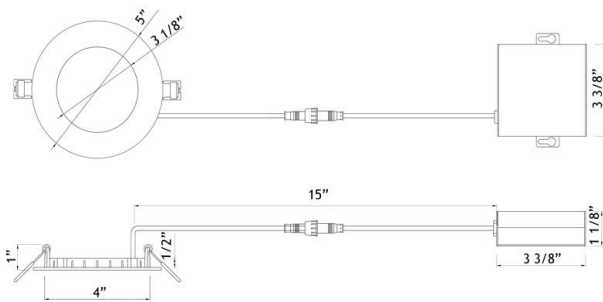

### DESCRIPTION

4" Round Recessed LED With Integral Driver In Connection Box  
Single Color or 5 CCT, White & Black Trims

**DIMENSIONS** ID 4" OD 5" Cut Out 4 1/8" to 4 1/4"

Fixture Thickness: 1/2"

120V Triac Dimmable Driver Included

Project: \_\_\_\_\_

Location: \_\_\_\_\_

Model: \_\_\_\_\_ Qty: \_\_\_\_\_

Notes: \_\_\_\_\_

SPECIFICATION	
Applications	Renovations & New Construction
Energy Used	9 W
Color Temperature (K)	3000 4000  5CCT : 2700 - 3000 - 3500 - 4000 - 5000
Light Output (lm)	600   620   5CCT : 620 - 650 - 690 - 680 - 660
Halogen Equivalent	60 W
Beam Angle	120°
CRI	80
Driver Input	120V AC 50/60 Hz
Dimming	TRIAC Dimmers 10% - 100%
Junction Box Volume	9.69 cubic inches / Max 5 No 12 AWG or 8 No 14 AWG
Approved Location	Insulated Ceiling & Damp Locations
Air Tight	Yes
Ambient Temperature	-4°F (-20°C) to +104°F (+40°C)
Projected Life	70% Light Output at 50,000 Hours
Certification	cETLus, Energy Star
Warranty	3 Year