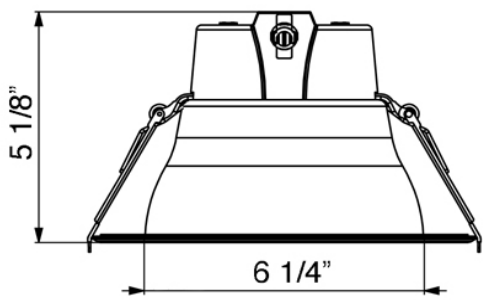

**DIMENSIONS** ID 6 1/4" OD 8 1/4" Regressed 1 5/8"  
 Cut Out 6 1/4" to 7 1/2"

Project: \_\_\_\_\_

Location: \_\_\_\_\_

Trim: \_\_\_\_\_ Qty: \_\_\_\_\_

Notes: \_\_\_\_\_

| SPECIFICATION         |                                   |
|-----------------------|-----------------------------------|
| Applications          | Commercial Recessed Ceiling       |
| Power Levels (W)      | 7   10   18                       |
| Light Output (lm)     | 700   1000   1500                 |
| Color Temperature (K) | 3CCT: 3000K - 3500K - 4000K       |
| Beam Angle            | 88°                               |
| CRI                   | 90 +                              |
| Input                 | 120V-347V AC 50/60 Hz             |
| Dimming               | 0 - 10V                           |
| Approved Location     | Insulated Ceiling & Wet Locations |
| Air Tight             | Yes                               |
| Ambient Temperature   | -4°F (-20°C) to +104°F (+40°C)    |
| Projected Life        | 70% Light Output at 50,000 Hours  |
| Certification         | cETLus, Energy Star, T24          |
| Warranty              | 5 Year                            |