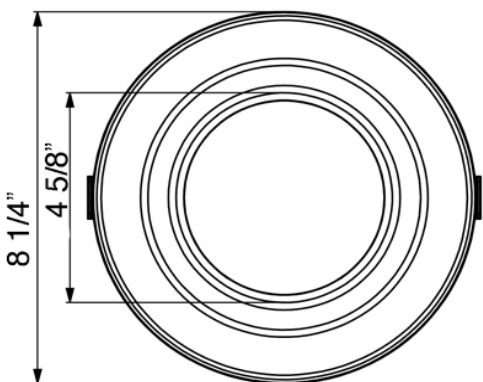

**DIMENSIONS** ID 6 1/4" OD 8 1/4" Regressed 1 5/8"  
 Cut Out 6 1/4" to 7 1/2"

Project: \_\_\_\_\_

Location: \_\_\_\_\_

Trim: \_\_\_\_\_ Qty: \_\_\_\_\_

Notes: \_\_\_\_\_

| SPECIFICATION         |                                   |
|-----------------------|-----------------------------------|
| Applications          | Commercial Recessed Ceiling       |
| Power Levels (W)      | 7   10   18                       |
| Light Output (lm)     | 700   1000   1500                 |
| Color Temperature (K) | 3CCT: 3000K - 3500K - 4000K       |
| Beam Angle            | 88°                               |
| CRI                   | 90 +                              |
| Input                 | 120V-347V AC 50/60 Hz             |
| Dimming               | 0 - 10V                           |
| Approved Location     | Insulated Ceiling & Wet Locations |
| Air Tight             | Yes                               |
| Ambient Temperature   | -4°F (-20°C) to +104°F (+40°C)    |
| Projected Life        | 70% Light Output at 50,000 Hours  |
| Certification         | cETLus, Energy Star, T24          |
| Warranty              | 5 Year                            |