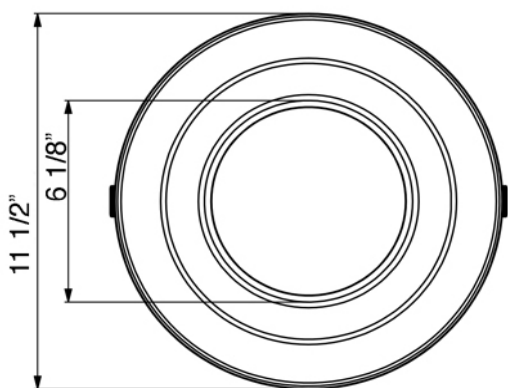

TP120-347-RT9.5-C-DIM-G1-ES

10" Round Commercial 3 CCT & 3 Wattage Selectable

Project: _____

Location: _____

Trim: _____ Qty: _____

Notes: _____

DESCRIPTION

All in one solution 10" round recessed commercial grade LED fixture
Perfect for hospitality, shopping mall & retail, office, exterior soffit, etc.

DIMENSIONS ID 9" OD 11 1/2" Regressed 2 1/4"
Cut Out 9" to 10 1/2"

Trim Options

[Alzak \(White Trims & Matte Silver Reflector\)](#)

[Matte White](#)

ACCESSORIES

Sold Separately

Black trim cover model # **LBL-10CRT-B**