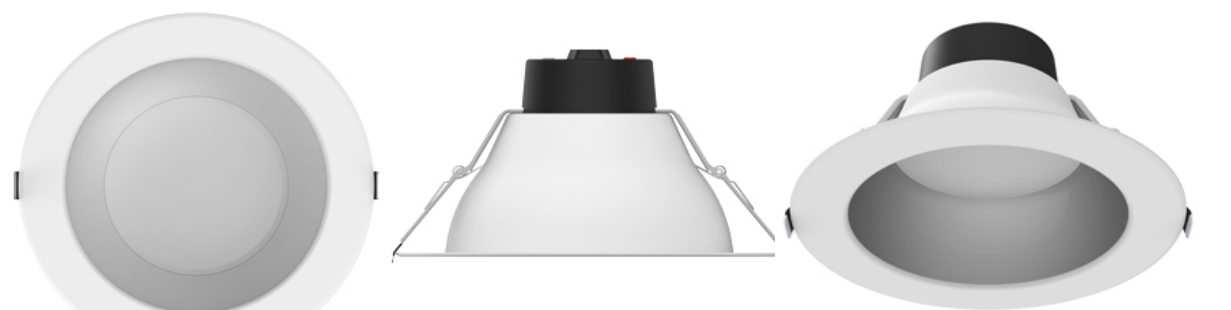

TP120-347-RT9.5-C-DIM-G1-ES

10" Round Commercial 3 CCT & 3 Wattage Selectable

Project: _____

Location: _____

Trim: _____ Qty: _____

Notes: _____

DESCRIPTION

All in one solution 10" round recessed commercial grade LED fixture
Perfect for hospitality, shopping mall & retail, office, exterior soffit, etc.

FEATURES & BENEFITS

- User selectable 3 light colors & 3 power options
- Universal voltage 120V-347V input
- 0-10V Dimmable 5%-100%
- CRI 90+ for true color rendering
- Type IC, Wet location & Air-tight
- Regressed optics with low glare
- Suitable for new construction and retrofit applications

SPECIFICATION	
Applications	Commercial Recessed Ceiling
Power Levels (W)	20 25 32
Light Output (lm)	2000 2500 3000
Color Temperature (K)	3CCT: 3000K - 3500K - 4000K
Beam Angle	92°
CRI	90 +
Input	120V-347V AC 50/60 Hz
Dimming	0 - 10V
Approved Location	Insulated Ceiling & Wet Locations
Air Tight	Yes
Ambient Temperature	-4°F (-20°C) to +104°F (+40°C)
Projected Life	70% Light Output at 50,000 Hours
Certification	cETLus, Energy Star, T24
Warranty	5 Year

DIMENSIONS ID 9" OD 11 1/2" Regressed 2 1/4"
Cut Out 9" to 10 1/2"

Trim Options

[Alzak \(White Trims & Matte Silver Reflector\)](#)

[Matte White](#)

ACCESSORIES

Sold Separately

Black trim cover model # **LBL-10CRT-B**