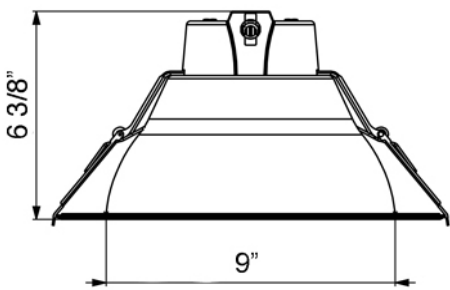

TP120-347-RT9.5-C-DIM-G1-ES

10" Round Commercial 3 CCT & 3 Wattage Selectable

Project: _____

Location: _____

Trim: _____ Qty: _____

Notes: _____

DESCRIPTION

All in one solution 10" round recessed commercial grade LED fixture
Perfect for hospitality, shopping mall & retail, office, exterior soffit, etc.

DIMENSIONS ID 9" OD 11 1/2" Regressed 2 1/4"
Cut Out 9" to 10 1/2"

Trim Options

[Alzak \(White Trims & Matte Silver Reflector\)](#)

[Matte White](#)

ACCESSORIES

Sold Separately

Black trim cover model # **LBL-10CRT-B**