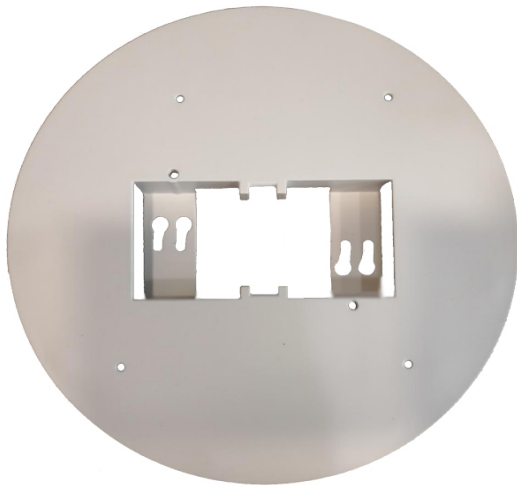

**Empty Surface Mount Backbox of EMB-SF001
for model ADS7R9**

Project: _____
 Location: _____
 Qty: _____
 Notes: _____

DESCRIPTION

Empty Surface Mount Backbox of EMB-SF001. Provides uniform look at installations with light fixture model ADS79R where emergency battery backup model EMB-SF001 was used on some fixtures.

SPECIFICATION

SPECIFICATION	
Material	Aluminum
Color	White

Front view

Back view

DIMENSIONS

OD 8"

Thickness 1"

Fast & Easy Installation