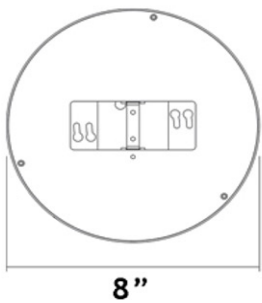

SPECIFICATION

SPECIFICATION	
Material	Aluminum
Color	White

Front view

Back view

DIMENSIONS

OD 8"

Thickness 1"

Fast & Easy Installation