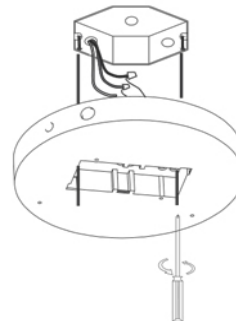

**Empty Surface Mount Backbox of EMB-SF001
for model ADS7R9**

Project: _____
 Location: _____
 Qty: _____
 Notes: _____

DESCRIPTION

Empty Surface Mount Backbox of EMB-SF001. Provides uniform look at installations with light fixture model ADS79R where emergency battery backup model EMB-SF001 was used on some fixtures.

SPECIFICATION

SPECIFICATION	
Material	Aluminum
Color	White

Front view

Back view

DIMENSIONS

OD 8"

Thickness 1"

Fast & Easy Installation