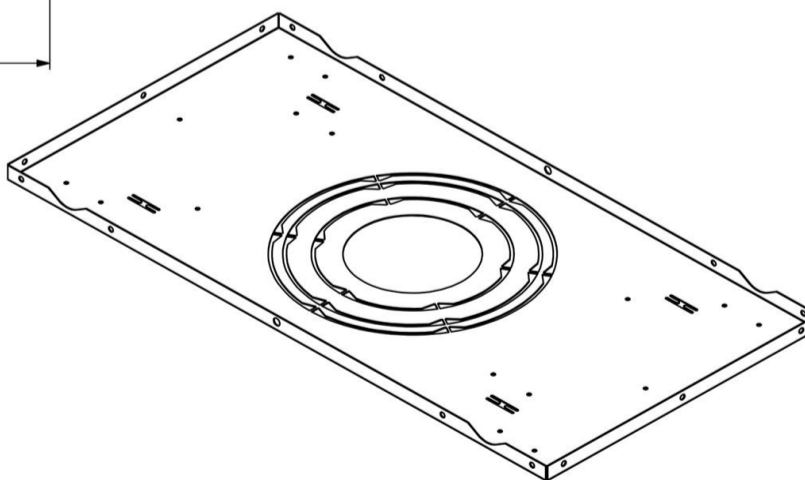

ORDERING GUIDE

model # **LBL-MP-C4-10-TBAR**

Lotus LED Lights USA

250 H Street # 301, Blaine WA 98230 tel 360-200-5500
Hainesport NJ, Naples FL, Vancouver WA

www.LotusLEDLights.com

mailing addresses
warehouses

Lotus LED Lights CANADA

1080 Cliveden Ave # 6, Delta BC V3M 6J6 tel 604-538-3090
Delta BC & Mississauga ON