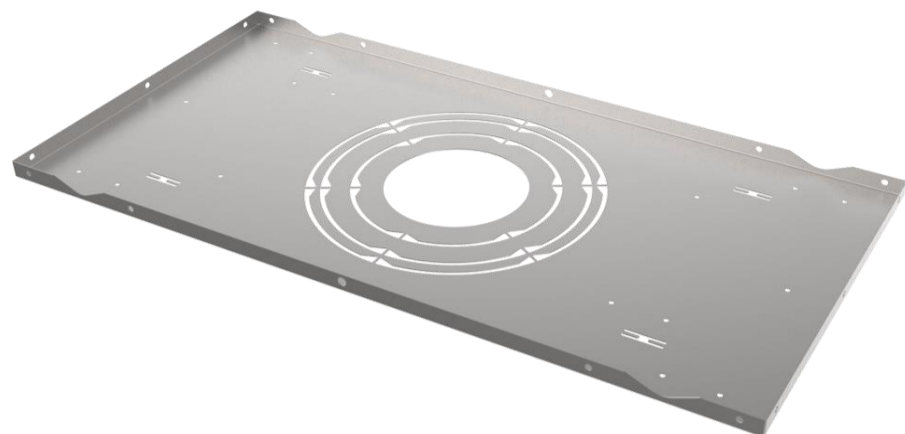

# LBL-MP-C4-10-TBAR

## New Construction Mounting Plate for T-bar Ceiling

Project: \_\_\_\_\_

Location: \_\_\_\_\_

Qty: \_\_\_\_\_

Notes: \_\_\_\_\_

### DESCRIPTION

New Construction Mounting Plate for T-bar Ceiling for 4", 6", 8" and 10" Commercial Line models

### FEATURES

Made from galvanized steel  
Plate has alignment notches, slots and holes