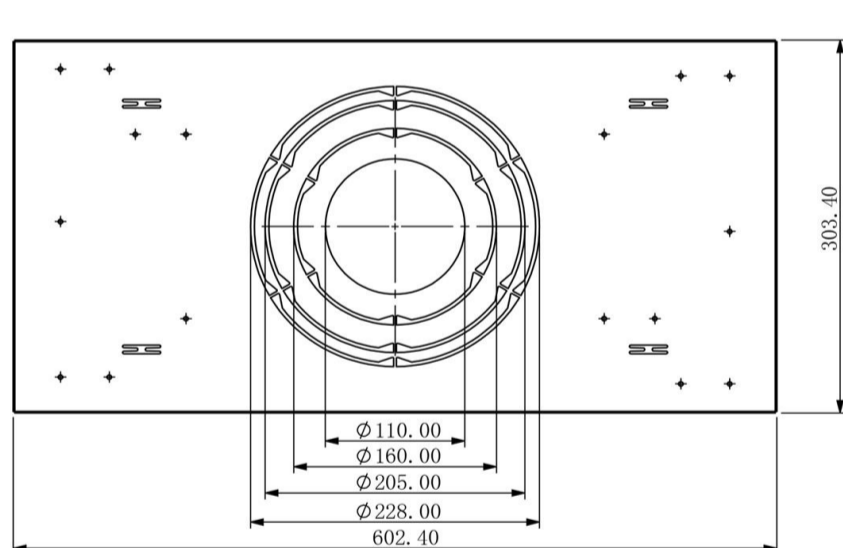

ORDERING GUIDE

model # **LBL-MP-C4-10-TBAR**

Lotus LED Lights USA

250 H Street # 301, Blaine WA 98230 tel 360-200-5500
Hainesport NJ, Naples FL, Vancouver WA

www.LotusLEDLights.com

mailing addresses
warehouses

Lotus LED Lights CANADA

1080 Cliveden Ave # 6, Delta BC V3M 6J6 tel 604-538-3090
Delta BC & Mississauga ON