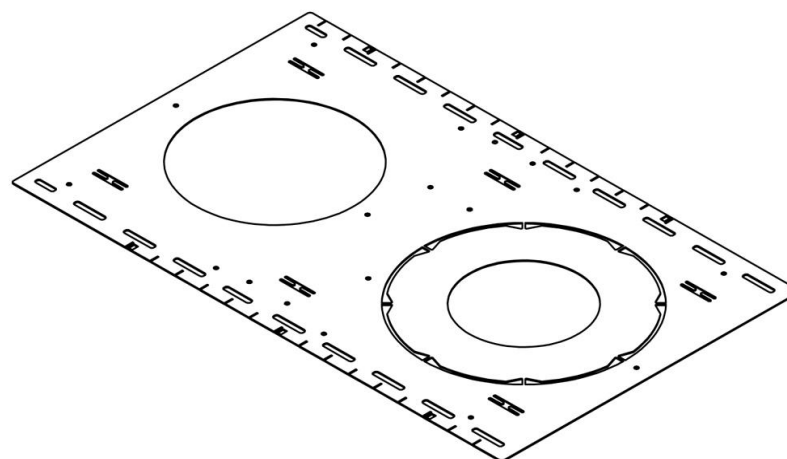

ORDERING GUIDE

model # **LBL-MP-C4-8-STUD**

Lotus LED Lights USA

250 H Street # 301, Blaine WA 98230 tel 360-200-5500
Hainesport NJ, Naples FL, Vancouver WA

www.LotusLEDLights.com

mailing addresses
warehouses

Lotus LED Lights CANADA

1080 Cliveden Ave # 6, Delta BC V3M 6J6 tel 604-538-3090
Delta BC & Mississauga ON