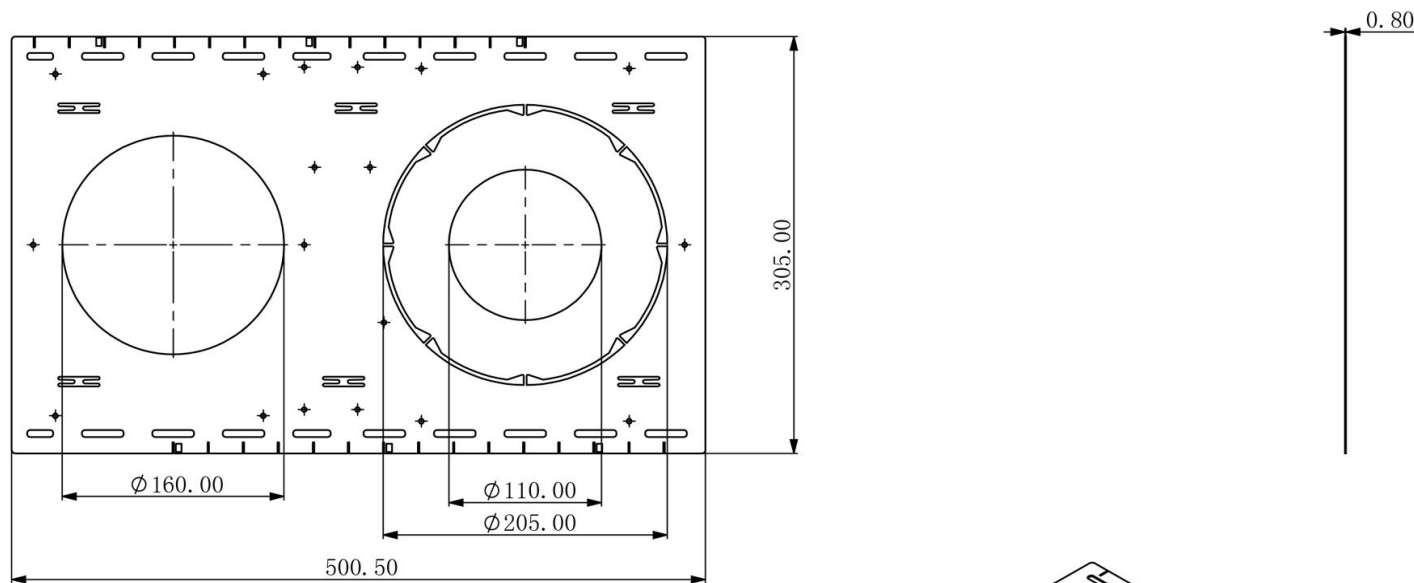

ORDERING GUIDE

model # **LBL-MP-C4-8-STUD**

Lotus LED Lights USA

250 H Street # 301, Blaine WA 98230 tel 360-200-5500
Hainesport NJ, Naples FL, Vancouver WA

www.LotusLEDLights.com

mailing addresses
warehouses

Lotus LED Lights CANADA

1080 Cliveden Ave # 6, Delta BC V3M 6J6 tel 604-538-3090
Delta BC & Mississauga ON