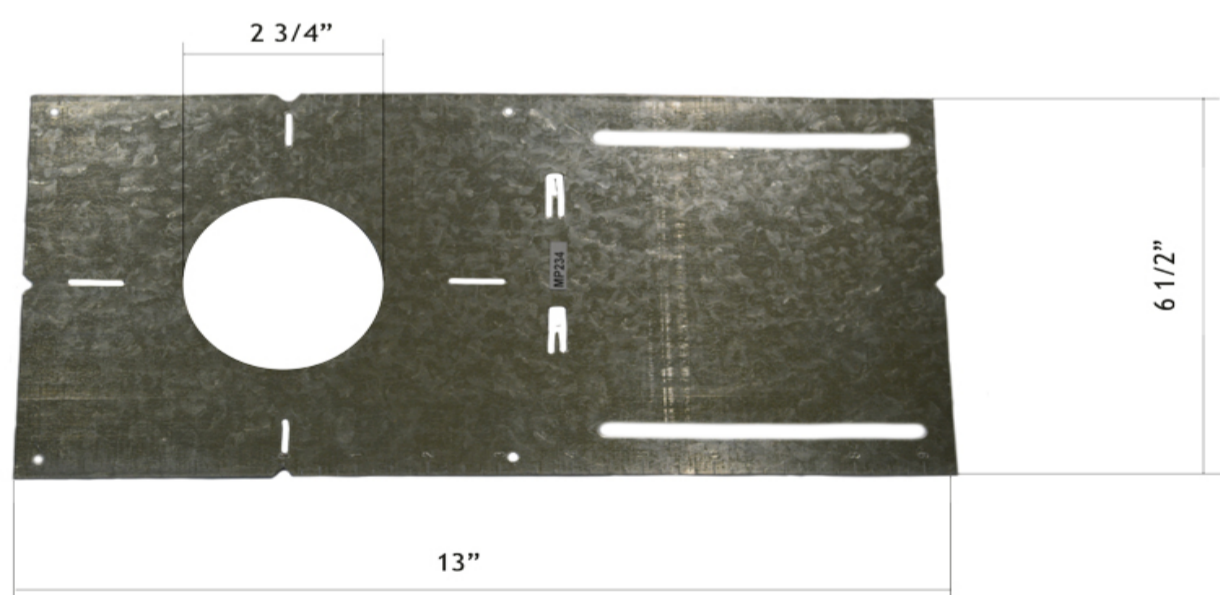

ORDERING GUIDE

model # **MP234**

Lotus LED Lights USA

250 H Street # 301, Blaine WA 98230 tel 360-200-5500
Hainesport NJ, Naples FL, Vancouver WA

www.LotusLEDLights.com

mailing addresses
warehouses

Lotus LED Lights CANADA

1080 Cliveden Ave # 6, Delta BC V3M 6J6 tel 604-538-3090
Delta BC & Mississauga ON