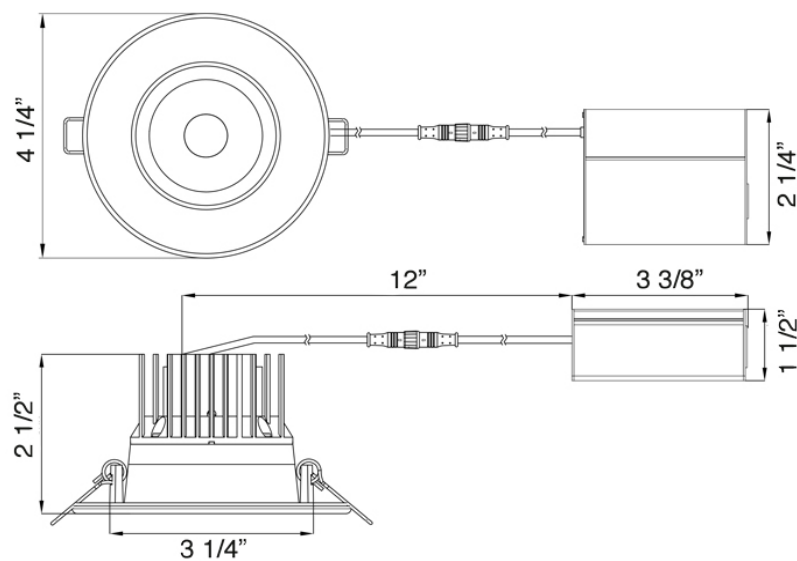

LD3R

3" Round Regressed LED 15W

Project: _____

Location: _____

Model: _____ Beam: _____ Qty: _____

Notes: _____

DESCRIPTION

3" Round Regressed LED With Integral Driver In Connection Box

FEATURES & BENEFITS

- 3/4" Regressed & 38° Degree Directional Beam for Reduced Glare
- 2 1/2" Deep - Install Where Ceiling Space Is Limited
- Type IC Rated - No Housing Required
- Air-Tight & Wet Location rated
- 5CCT user selectable 2700-3000-3500-4000-5000K
- or **Dim to Warm** 3000K to 1800K options
- CRI 90+ for True Color Rendering
- Options of 4 beam angles: standard **38°** and custom **15°, 24° & 60°**
- Driver Inside Connection Box - No Junction Box Needed

MOUNTING

- Cut Hole In Ceiling And Snap Fixture In Opening
- With Attached Spring Clips
- Ceiling Clearance Required for driver to fit: 3 1/2"

DIMENSIONS: ID 3 1/4" OD 4 1/4" Depth 2 1/2" Cut Out 3 1/2"

SPECIFICATION	
Applications	Commercial, Residential, Retail, Hospitality
Power	15 W
Color Temperature (K)	2700 3000 3500 4000 5000 DTW 3000-1800K
Light Output (lm)	1230 1290 1350 1410 1450 1300
Halogen Equivalent	120 W
Beam Angle	standard 38° custom 15°, 24°, 60°
CRI	90 +
Default Driver Input	120V AC Triac Dimmable
Optional Driver Input	120V-347V AC 0-10V Dimmable
Junction Box Wire Capacity	Max 5 No 12 AWG or 8 No 14 AWG
Power Factor	0.95
Approved Location	Insulated Ceiling & Wet Locations
IP Rating	IP 54
Air Tight	Yes
Ambient Temperature	-40°F (-40°C) to +104°F (+40°C)
Projected Life	70% Light Output at 50,000 Hours
Certification	cULus
Warranty	10 Year Residential / 5 Year Commercial