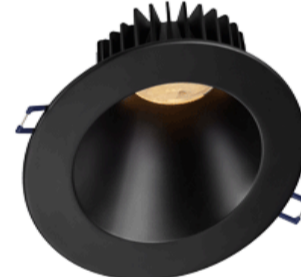

Type IC, Wet, Air-Tight & Open Plenum

DESCRIPTION

5" Round 30° Sloped Deep Regressed LED
Commercial Grade Quality Built To Last

FEATURES & BENEFITS

30° Sloped - perfect for 30° sloped ceilings and wall washing
5 single CCT + Dim to Warm + 5CCT field selectable options
Type IC, Air-Tight & Wet - No Housing Required
3 1/2" Deep - Install Where Ceiling Space Is Limited
Armored Cable & Metal Connectors - Open Plenum Rated
Driver Inside Connection Box with Romex Quick Connectors
and Knock Outs - Fast Installation & No Junction Box Needed

LD4R-HO-5R-SL30

5" Round 30° Sloped Regressed LED Plenum Rated 18W

Project: _____
 Location: _____
 Model #: _____ Qty: _____
 Notes: _____

SPECIFICATION	
Applications	Recessed Sloped Ceilings and Wall Washing
Power	18W
Color Temperature (K)	2700 3000 3500 4000 5000 DTW 30-20K DTW 30-18K
Light Output 15W (lm)	1500 1550 1600 1650 1700 1150 1250
Beam Angle	30° (default), 15° & 60° optional
Slope Angle	30°
CRI	90 +
Default Driver Input	120V AC Triac Dimmable
Optional Driver Input	120V-347V AC 0-10V Dimmable
Junction Box Wire Capacity	Max 5 No 12 AWG or 8 No 14 AWG
Power Factor	0.98
Approved Location	Insulated Ceilings, Open Plenum, Wet Locations
IP Rating	IP 54
Air Tight	Yes
Ambient Temperature	-40°F (-40°C) to +104°F (+40°C)
Projected Life	70% Light Output at 50,000 Hours
Certification	cULus, Energy Star (except DTW & 5CCT), T24
Warranty	10 Year Residential / 5 Year Commercial

AVAILABLE TRIMS

5R-SL30-WH
White

5R-SL30-BK
Black

5R-SL30-ORB
Oil Rubbed Bronze

ACCESSORIES

Sold Separately

[Armored Low Voltage Extension 10ft model MEC10](#)

[26" Long Flat Plate 5" Hole model # RIP5](#)