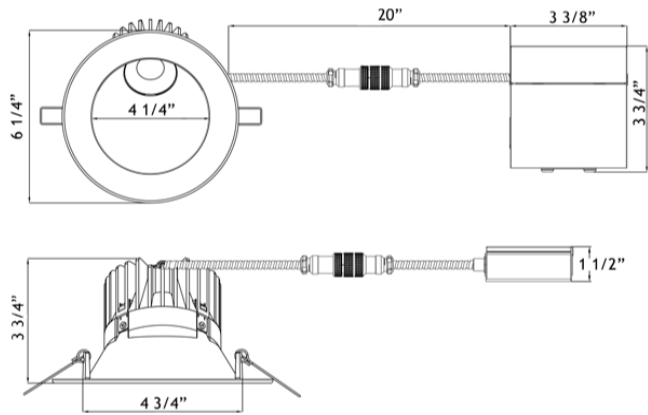

Type IC, Wet, Air-Tight & Open Plenum

DESCRIPTION

5" Round 30° Sloped Deep Regressed LED
Commercial Grade Quality Built To Last

FEATURES & BENEFITS

30° Sloped - perfect for 30° sloped ceilings and wall washing
5 single CCT + Dim to Warm + 5CCT field selectable options
Type IC, Air-Tight & Wet - No Housing Required
3 1/2" Deep - Install Where Ceiling Space Is Limited
Armored Cable & Metal Connectors - Open Plenum Rated
Driver Inside Connection Box with Romex Quick Connectors
and Knock Outs - Fast Installation & No Junction Box Needed

DIMENSIONS ID 4 1/4" OD 6 1/4"

Ceiling Clearance Required: 3 1/4"

CUT OUT 5" to 5 1/2"

120V TRIAC Dimmable Driver Included

Optional 120V-347V

0-10V Dimmable

Order Separately as

[model # LLL-LD2050TR](#)

LD4R-HO-5R-SL30

5" Round 30° Sloped Regressed LED Plenum Rated 18W

Project: _____
 Location: _____
 Model #: _____ Qty: _____
 Notes: _____

SPECIFICATION	
Applications	Recessed Sloped Ceilings and Wall Washing
Power	18W
Color Temperature (K)	2700 3000 3500 4000 5000 DTW 30-20K DTW 30-18K
Light Output 15W (lm)	1500 1550 1600 1650 1700 1150 1250
Beam Angle	30° (default), 15° & 60° optional
Slope Angle	30°
CRI	90 +
Default Driver Input	120V AC Triac Dimmable
Optional Driver Input	120V-347V AC 0-10V Dimmable
Junction Box Wire Capacity	Max 5 No 12 AWG or 8 No 14 AWG
Power Factor	0.98
Approved Location	Insulated Ceilings, Open Plenum, Wet Locations
IP Rating	IP 54
Air Tight	Yes
Ambient Temperature	-40°F (-40°C) to +104°F (+40°C)
Projected Life	70% Light Output at 50,000 Hours
Certification	cULus, Energy Star (except DTW & 5CCT), T24
Warranty	10 Year Residential / 5 Year Commercial