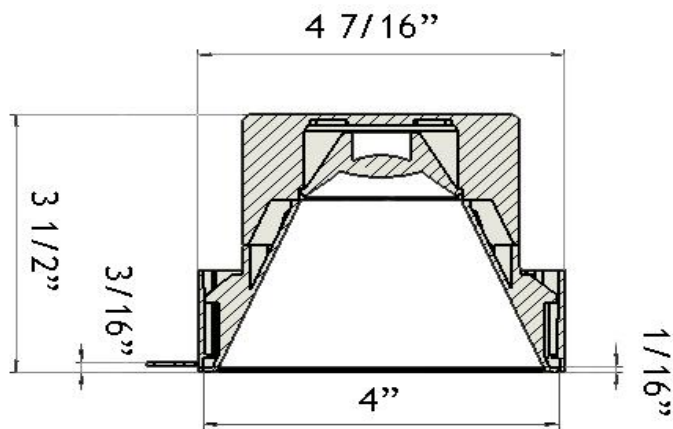

**DESCRIPTION**

4" Round Deep Regressed LED with Invisible Trim  
 Commercial Grade Quality Built To Last

**FEATURES & BENEFITS**

5 single CCT, Dim to Warm, & 5CCT field selectable options  
 3 1/2" Deep - Install Where Ceiling Space Is Limited  
 Armored Cable & Metal Connectors - Open Plenum Rated  
 Driver Inside Connection Box with Romex Quick Connectors  
 and Knock Outs - Fast Installation & No Junction Box Needed  
 Type IC, Air-Tight & Wet Location - No Housing Required

**DIMENSIONS**

ID 4" OD 4 7/16"

Ceiling Clearance Required: 3" CUT OUT 4 1/2"

**AVAILABLE TRIMS**

**White Reflector**  
4R-WR-IT

**Silver Reflector**  
4R-SR-IT

**Black Reflector**  
4R-BR-IT

120V TRIAC Dimmable Driver Included