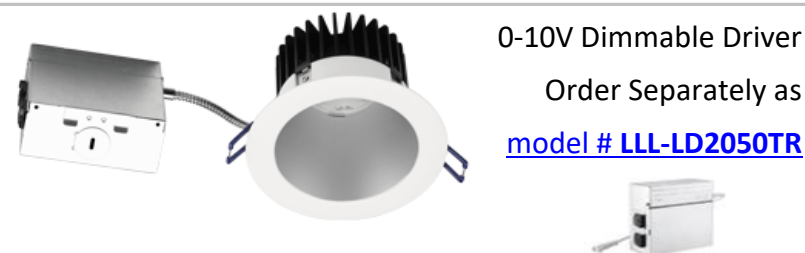

LD4R-HO

4" Round Deep Regressed LED Plenum Rated High Output 18W

Type IC, Wet, Air-Tight & Open Plenum

DESCRIPTION

4" Round Deep Regressed LED - Elegant Design Without Glare
Commercial Grade Quality Built To Last

FEATURES & BENEFITS

5 single CCT, Dim to Warm, & 5CCT field selectable options
3 1/2" Deep - Install Where Ceiling Space Is Limited
Armored Cable & Metal Connectors - Open Plenum Rated
Driver Inside Connection Box with Romex Quick Connectors
and Knock Outs - Fast Installation & No Junction Box Needed
Type IC, Air-Tight & Wet Location - No Housing Required

DIMENSIONS ID 4" OD 4 7/8" Cut Out 4 1/4"

120V TRIAC Dimmable Driver Included Optional 120V-347V

0-10V Dimmable Driver
Order Separately as
[model # LLL-LD2050TR](#)

ORDERING GUIDE Example **LD4R-30K-HO-4R-WR-WT**