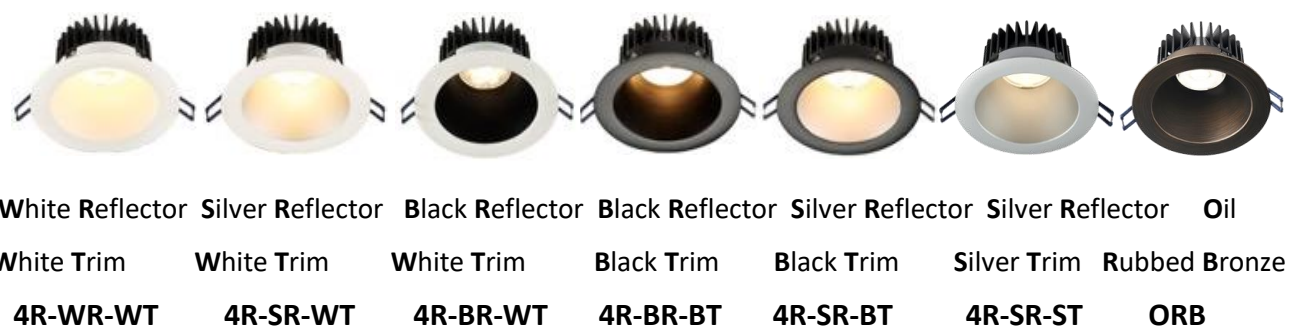

AVAILABLE TRIMS

White Reflector Silver Reflector Black Reflector Black Reflector Silver Reflector Silver Reflector Oil
White Trim White Trim White Trim Black Trim Black Trim Silver Trim Rubbed Bronze
4R-WR-WT 4R-SR-WT 4R-BR-WT 4R-BR-BT 4R-SR-BT 4R-SR-ST ORB