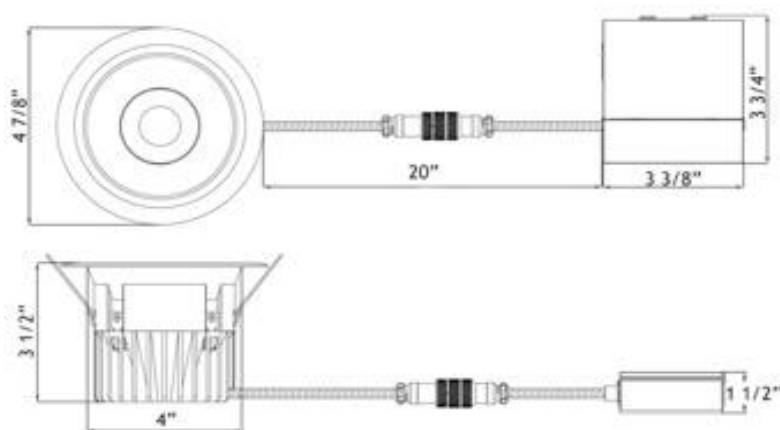

LD4R-HO

4" Round Deep Regressed LED Plenum Rated High Output 18W

Type IC, Wet, Air-Tight & Open Plenum

DESCRIPTION

4" Round Deep Regressed LED - Elegant Design Without Glare
Commercial Grade Quality Built To Last

FEATURES & BENEFITS

5 single CCT, Dim to Warm, & 5CCT field selectable options
3 1/2" Deep - Install Where Ceiling Space Is Limited
Armored Cable & Metal Connectors - Open Plenum Rated
Driver Inside Connection Box with Romex Quick Connectors
and Knock Outs - Fast Installation & No Junction Box Needed
Type IC, Air-Tight & Wet Location - No Housing Required

DIMENSIONS ID 4" OD 4 7/8" Cut Out 4 1/4"

120V TRIAC Dimmable Driver Included Optional 120V-347V

0-10V Dimmable Driver
Order Separately as
[model # LLL-LD2050TR](#)

ORDERING GUIDE Example **LD4R-30K-HO-4R-WR-WT**

Project: _____
 Location: _____
 Model #: _____ Qty: _____
 Notes: _____

SPECIFICATION	
Applications	Recessed Ceiling Mount
Energy Used	18W
Color Temperature (K)	2700 3000 3500 4000 5000 DTW 30-20K DTW 30-18K
Light Output (lm)	1500 1550 1600 1650 1700 1150 1250
Beam Angle	30° (default), 15° & 60° optional
CRI	90 +
Default Driver Input	120V AC Triac Dimmable
Optional Driver Input	120V-347V AC 0-10V Dimmable
Junction Box Wire Capacity	Max 5 No 12 AWG or 8 No 14 AWG
Power Factor	0.98
Approved Location	Insulated Ceilings, Open Plenum, Wet Locations
IP Rating	IP 54
Air Tight	Yes
Ambient Temperature	-40°F (-40°C) to +104°F (+40°C)
Projected Life	70% Light Output at 50,000 Hours
Certification	cULus, Energy Star (except DTW & 5CCT), T24
Warranty	10 Year Residential / 5 Year Commercial