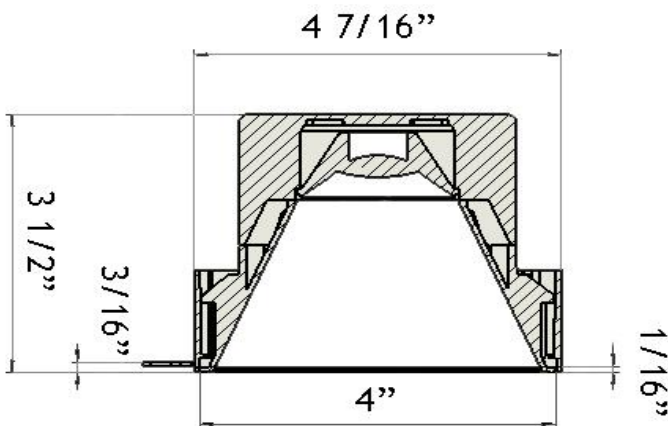

LD4R-IT

4" Trimless Round Deep Regressed LED 15W

Type IC, Wet, Air-Tight & Open Plenum

DESCRIPTION

4" Round Deep Regressed LED with Invisible Trim
Commercial Grade Quality Built To Last

FEATURES & BENEFITS

5 single CCT, Dim to Warm, & 5CCT field selectable options
3 1/2" Deep - Install Where Ceiling Space Is Limited
Armored Cable & Metal Connectors - Open Plenum Rated
Driver Inside Connection Box with Romex Quick Connectors
and Knock Outs - Fast Installation & No Junction Box Needed
Type IC, Air-Tight & Wet Location - No Housing Required

DIMENSIONS ID 4" OD 4 7/16"

Ceiling Clearance Required: CUT OUT 4 1/2"

ORDERING GUIDE Example **LD4R-30K-4R-WR-IT**

	CCT	Reflector - Trim	Beam Angle
LD4R	- xxK	- 4R-xR-IT	
2700K	27K	- 4R-WR-IT	blank for 30°
3000K	30K	- 4R-SR-IT	-15D 15°
3500K	35K	- 4R-BR-IT	-60D 60°
4000K	40K		
5000K	50K		
DTW 30-20K	32K	Dim To Warm 3000K to 2000K	
DTW 30-18K	3018K	Dim To Warm 3000K to 1800K	
5CCT	5CCT	User selectable 27-30-35-40-50K	