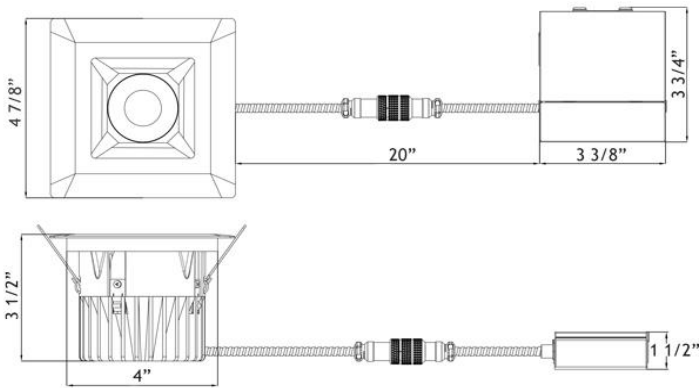

LD4S-HO

Type IC, Wet, Air-Tight & Open Plenum

DESCRIPTION

4" Square Deep Regressed LED - Elegant Design Without Glare
Commercial Grade Quality Built To Last

FEATURES & BENEFITS

5 single CCT, Dim to Warm, & 5CCT field selectable options
3 1/2" Deep - Install Where Ceiling Space Is Limited
Armored Cable & Metal Connectors - Open Plenum Rated
Driver Inside Connection Box with Romex Quick Connectors
and Knock Outs - Fast Installation & No Junction Box Needed
Type IC, Air-Tight & Wet Location - No Housing Required

DIMENSIONS ID 4" OD 4 7/8"

Cut Out 4" to 4 1/4". Ceiling Clearance Required: 3"

120V TRIAC Dimmable Driver Included Optional 120V-347V

0-10V Dimmable Driver

Order Separately as
[model # LLL-LD2050TR](#)

ORDERING GUIDE Example **LD4S-30K-HO-4S-WR-WT**

4" Square Deep Regressed LED Plenum Rated High Output 18W

Project: _____

Location: _____

Model #: _____ Qty: _____

Notes: _____

SPECIFICATION	
Applications	Recessed Ceiling Mount
Energy Used	18W
Color Temperature (K)	2700 3000 3500 4000 5000 DTW 30-20K DTW 30-18K
Light Output (lm)	1500 1550 1600 1650 1700 1150 1250
Beam Angle	30° (default), 15° & 60° optional
CRI	90 +
Default Driver Input	120V AC Triac Dimmable
Optional Driver Input	120V-347V AC 0-10V Dimmable
Junction Box Wire Capacity	Max 5 No 12 AWG or 8 No 14 AWG
Power Factor	0.98
Approved Location	Insulated Ceilings, Open Plenum, Wet Locations
IP Rating	IP 54
Air Tight	Yes
Ambient Temperature	-40°F (-40°C) to +104°F (+40°C)
Projected Life	70% Light Output at 50,000 Hours
Certification	cULus, Energy Star (except DTW & 5CCT), T24
Warranty	10 Year Residential / 5 Year Commercial