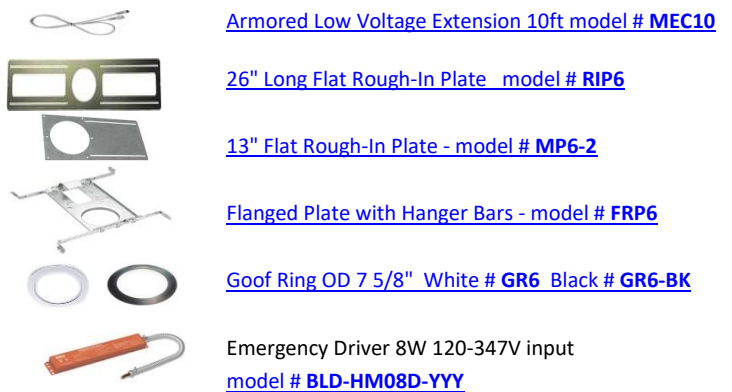

COMPLIANCE

**Type IC & Open Plenum Rated
Wet Location & Air-Tight**

Lotus LED Lights USA
250 H Street # 301, Blaine WA 98230 tel 360-200-5500
Hainesport NJ, Naples FL, Vancouver WA

www.LotusLEDLights.com
mailing addresses
warehouses

Lotus LED Lights CANADA
1080 Cliveden Ave # 6, Delta BC V3M 6G6 tel 604-538-3090
Delta BC & Mississauga ON