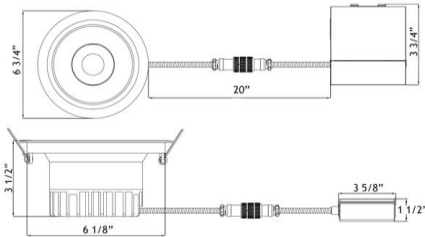

Type IC, Air-Tight, Wet & Open Plenum

DESCRIPTION

6" Round Deep Regressed LED - Elegant Design Without Glare
Commercial Grade Quality Built To Last

FEATURES & BENEFITS

18W up to 1700 lm with CRI 90+
5 single CCT, Dim to Warm & 5CCT user selectable
Type IC, Air-Tight & Wet - No Housing Required
3 1/2" Deep - Install Where Ceiling Space Is Limited
Armored Cable & Metal Connectors - Open Plenum Rated
Driver Inside Connection Box with Romex Quick Connectors
and Knock Outs - Fast Installation & No Junction Box Needed

DIMENSIONS ID 6 1/8" OD 6 3/4" Cut Out 6 1/4"

Ceiling Clearance Required: 3"

120V TRIAC Dimmable Driver Included Optional 120V-347V

0-10V Dimmable
Order Separately
[model # LLL-LD2050TR](#)

ORDERING GUIDE Example: **LD6R-5CCT-WR-WT**

LD6R

6" Round Deep Regressed LED Open Plenum 18W

Project: _____
 Location: _____
 Model #: _____ Qty: _____
 Notes: _____

| SPECIFICATION | |
|----------------------------|---|
| Applications | Recessed Ceiling Mount |
| Energy Used | 18W |
| Color Temperature (K) | 2700 3000 3500 4000 5000 DTW 5CCT |
| Light Output (lm) | 1500 1550 1600 1650 1700 1150 |
| Beam Angle | 38° |
| CRI | 90 + |
| Default Driver Input | 120V AC Triac Dimmable |
| Optional Driver Input | 120V-347V AC 0-10V Dimmable |
| Junction Box Wire Capacity | Max 5 No 12 AWG or 8 No 14 AWG |
| Power Factor | 0.98 |
| Approved Location | Insulated Ceilings, Open Plenum, Wet |
| IP Rating | IP 54 |
| Air Tight | Yes |
| Ambient Temperature | -40°F (-40°C) to +104°F (+40°C) |
| Projected Life | 70% Light Output at 50,000 Hours |
| Certification | cULus, Energy Star (except DTW & 5CCT), T24 |
| Warranty | 10 Year Residential / 5 Year Commercial |