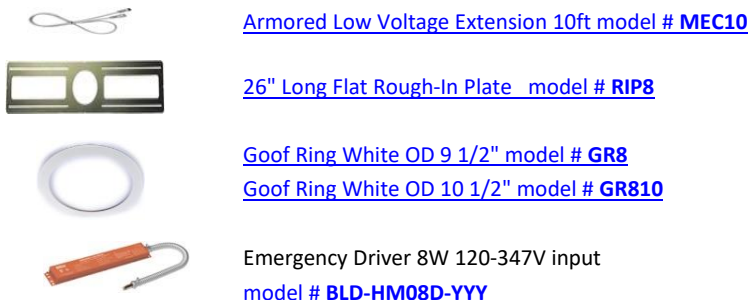

COMPLIANCE

Type IC & Open Plenum Rated
Wet Location & Air-Tight

Lotus LED Lights USA
250 H Street # 301, Blaine WA 98230 tel 360-200-5500
Hainesport NJ, Naples FL, Vancouver WA

www.LotusLEDLights.com
mailing addresses
warehouses

Lotus LED Lights CANADA
1080 Cliveden Ave # 6, Delta BC V3M 6G6 tel 604-538-3090
Delta BC & Mississauga ON