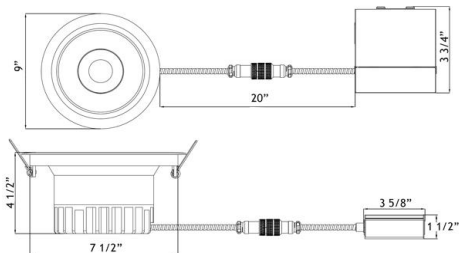

Type IC, Air-Tight, Wet & Open Plenum

**DESCRIPTION**

8" Round Deep Regressed LED - Elegant Design Without Glare  
Commercial Grade Quality Built To Last

**FEATURES & BENEFITS**

18W up to 1700 lm versions with CRI 90+  
5 single CCT, Dim to Warm & 5CCT user selectable  
Type IC, Air-Tight & Wet - No Housing Required  
4 1/2" Deep - Install Where Ceiling Space Is Limited  
Armored Cable & Metal Connectors - Open Plenum Rated  
Driver Inside Connection Box with Romex Quick Connectors  
and Knock Outs - Fast Installation & No Junction Box Needed

**DIMENSIONS** ID 7 1/2" OD 9" Cut Out 7 1/2" to 8"

Ceiling Clearance Required: 4"

120V TRIAC Dimmable Driver Included    Optional 120V-347V

0-10V Dimmable  
Order Separately

[model # LLL-LD2050TR](#)

**ORDERING GUIDE**    Example **LD8R-5CCT-WR-WT**

**LD8R**

**8" Round Deep Regressed LED Open Plenum 18W**

Project: \_\_\_\_\_  
 Location: \_\_\_\_\_  
 Model #: \_\_\_\_\_ Qty: \_\_\_\_\_  
 Notes: \_\_\_\_\_

SPECIFICATION	
Applications	Recessed Ceiling Mount
Energy Used	18W
Color Temperature (K)	2700   3000   3500   4000   5000   DTW   5CCT
Light Output (lm)	1500   1550   1600   1650   1700   1150
Beam Angle	38°
CRI	90 +
Default Driver Input	120V AC    Triac Dimmable
Optional Driver Input	120V-347V AC    0-10V Dimmable
Junction Box Wire Capacity	Max 5 No 12 AWG or 8 No 14 AWG
Power Factor	0.98
Approved Location	Insulated Ceilings, Open Plenum, Wet
IP Rating	IP 54
Air Tight	Yes
Ambient Temperature	-40°F (-40°C) to +104°F (+40°C)
Projected Life	70% Light Output at 50,000 Hours
Certification	cULus, Energy Star (except DTW & 5CCT), T24
Warranty	10 Year Residential / 5 Year Commercial