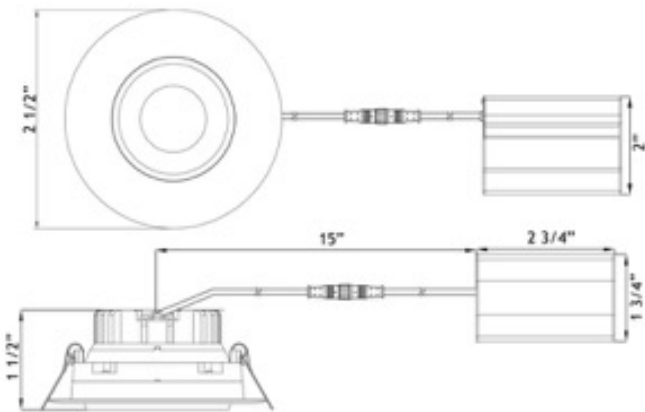

## 2" Eyeball Round Recessed Gimbal LED 5.5W

**Type IC, Wet & Air-Tight**

### DESCRIPTION

2" Eyeball Round Recessed Gimbal LED  
 With Integral Driver In Connection Box  
 Gimbal Yet Air-Tight Without Housing Needed  
 2nd generation High Output of our original patented best seller

**DIMENSIONS:** ID 2" OD 2 1/2" Cut Out 2 1/8"