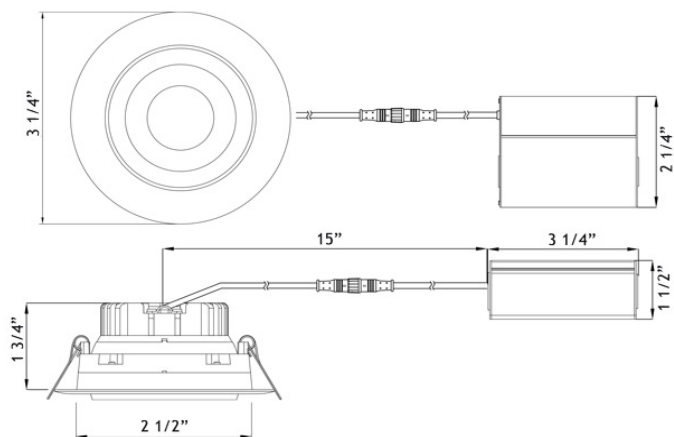

#### DESCRIPTION

3" Round Eyeball Recessed Gimbal LED  
With Integral Driver In Connection Box  
Gimbal Yet Air-Tight Without Housing Needed

#### MOUNTING

Cut Hole In Ceiling And Snap Fixture In Opening  
With Attached Spring Clips  
Ceiling Clearance Required: 3 1/2"

**DIMENSIONS:** ID 2 1/2" OD 3 1/4" Cut Out 2 3/4" to 3"