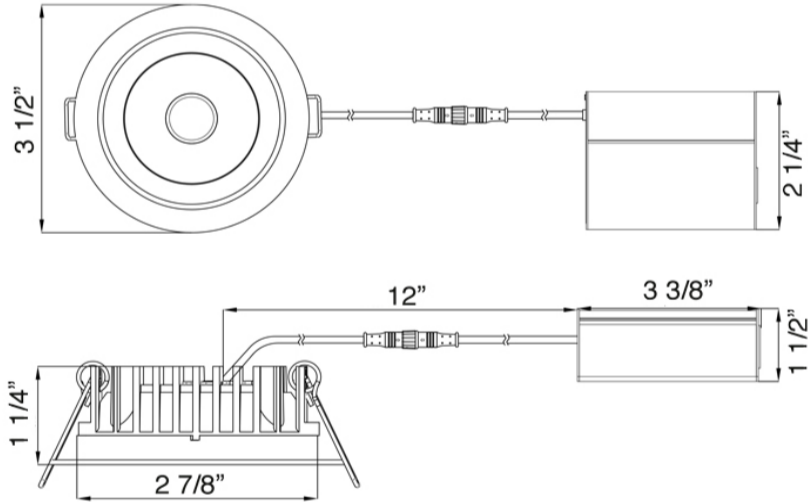

### DESCRIPTION

3" Round Slim Recessed LED With Integral Driver In Connection Box

### MOUNTING

- Cut Hole In Ceiling And Snap Fixture In Opening
- With Attached Spring Clips
- Ceiling Clearance Required for driver to fit: 3 1/2"

DIMENSIONS: ID 2 7/8" OD 3 1/2" Cut Out 3"

SPECIFICATION	
Applications	Renovations & New Construction
Power	11 W
Color Temperature (K)	2700   3000   3500   4000   5000   DTW 3000-1800K
Light Output (lm)	780   850   920   940   930   900
Halogen Equivalent	90 W
Beam Angle	standard 38°   custom 15°, 24°, 60°
CRI	90 +
Default Driver Input	120V AC Triac Dimmable
Optional Driver Input	120V-347V AC 0-10V Dimmable
Junction Box Wire Capacity	Max 5 No 12 AWG or 8 No 14 AWG
Power Factor	0.95
Approved Location	Insulated Ceiling & Wet Locations
IP Rating	IP 54
Air Tight	Yes
Ambient Temperature	-40°F (-40°C) to +104°F (+40°C)
Projected Life	70% Light Output at 50,000 Hours
Certification	cULus
Warranty	10 Year Residential / 5 Year Commercial