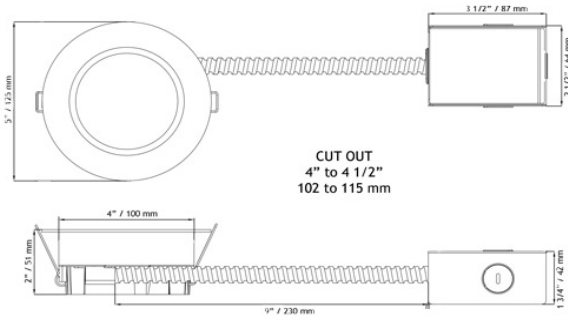

Type IC, Air-Tight, Wet & Plenum

DESCRIPTION

4" Round Recessed LED With Built-In Driver
Commercial Grade Quality With Architectural Design

FEATURES & BENEFITS

2" Deep - Install Where Ceiling Space Is Limited
Type IC Rated - No Housing Required
CRI 90+ for True Color Rendering
Fast & Easy To Install - Save On Labor
Connection Box Included - No Junction Box Needed
Armored Cable - Open Plenum Rated

MOUNTING

Cut Hole In Ceiling And Snap Fixture In Opening With Attached Spring Clips. Ceiling Clearance Required: 2"

DIMENSIONS: ID 4" OD 5" Cut Out 4" to 4 1/4"

AVAILABLE TRIMS

White

Black

ORDERING GUIDE Example: LL4RRG - 30K - WH

SPECIFICATION

Applications	Recessed Ceiling Mount		
Energy Used	14.5 W		
Color Temperature	2700	3000	4100
Light Output	850	860	900
Halogen Equivalent	75 W		
Beam Angle	90°		
CRI	90 +		
Input Voltage	120V AC 50/60 Hz		
Dimming	TRIAC Dimmers 5%-100%		
Junction Box Wire Capacity	Max 5 No 12 AWG or 8 No 14 AWG		
Power Factor	0.98		
Approved Location	Insulated Ceilings, Open Plenum, Wet		
IP Rating	IP 54		
Air Tight	Yes		
Ambient Temperature	-40°F (-40°C) to +104°F (+40°C)		
Projected Life	70% Light Output at 50,000 Hours		
Certification	cULus		
Warranty	10 Year Residential / 5 Year Commercial		