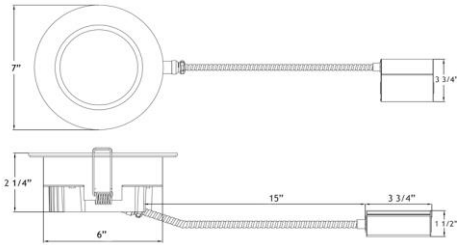

LL6RR

6" Round Regressed Open Plenum LED 17W

Type IC, Air-Tight, Wet & Plenum Rated

DESCRIPTION

6" Round Recessed LED With Integral Driver In Connection Box
Commercial Grade Quality With Architectural Design

MOUNTING

Cut Hole In Ceiling And Snap Fixture In Opening With Attached Spring Clips. Ceiling Clearance Required: 2 1/2"

DIMENSIONS: ID 6" OD 7" Cut Out 6" to 6 1/4"

120V TRIAC Dimmable Driver Included

Optional 120V-347V Driver 0-10V Dimmable
Order Separately
[model # LLL-LD2050TR](#)

AVAILABLE TRIMS

White

Black

ACCESSORIES

Sold Separately

[Armored Low Voltage Extension 10ft model# MEC10](#)

[26" Long Flat Rough-In Plate model # RIP6](#)

[13" Flat Rough-In Plate - model # MP6-2](#)