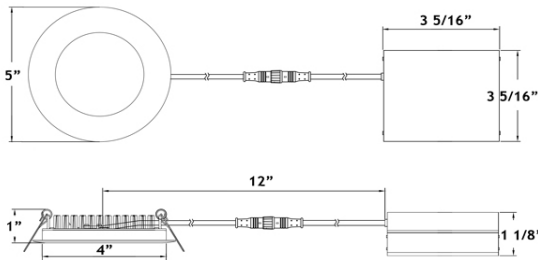

4" Round Slim Recessed LED 12W Wet Location

Type IC, Wet & Air-Tight

DESCRIPTION

4" Round Recessed LED With Integral Driver In Connection Box

FEATURES & BENEFITS

- 1" Deep - Install Where Ceiling Space Is Limited
- Driver Inside Connection Box - No Junction Box Needed
- Fast & Easy To Install - Save On Labor
- Type IC Rated - No Housing Required

MOUNTING

Cut Hole In Ceiling And Snap Fixture In Opening With Attached Spring Clips. Ceiling Clearance Required For Driver: 2"

DIMENSIONS: ID 4" OD 5" Cut Out 4" to 4 1/2"

120V TRIAC Dimmable

Optional 120V - 347V

Project:

Location:

Cat #:

Qty:

Notes:

SPECIFICATION

Applications	Recessed Ceiling, Showers & Soffits	
Energy Used	12 W	
Colour Temperature	3000	4100
Light Output	700	800
Halogen Equivalent	65 W	
Beam Angle	110°	
CRI	80	
Default Driver Input	120V AC	Triac Dimmable
Optional Driver Input	120V-347V AC	0-10V Dimmable
Junction Box Wire Capacity	Max 5 No 12 AWG or 8 No 14 AWG	
Power Factor	0.95	
Approved Location	Insulated Ceiling & Wet Locations	
IP Rating	IP 54	
Air Tight	Yes	
Ambient Temperature	-40°F (-40°C) to +104°F (+40°C)	
Projected Life	70% Light Output at 50,000 Hours	
Certification	cULus	
Warranty	10 Year Residential / 5 Year Commercial	

ACCESSORIES

Sold Separately

Low Voltage Extension Cables
6ft - cat # **EXC6**, 20ft - cat # **EXC20**
Max 40 ft Allowed. FT4 / CMR rated

26" Flat Rough-In Plates - cat # **RIP4**

13" Flat Rough-In Plate - cat # **MP4-2**