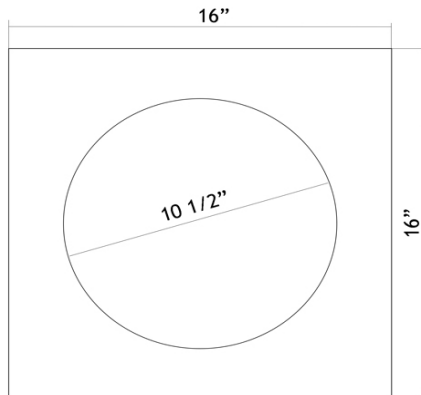

Project: _____

Location: _____

Quantity: _____

Notes: _____

DESCRIPTION

Square Goof Ring for covering square holes up to 15 1/2"

Material: Metal

Inside Diameter: 10 1/2"

Outside Diameter: 16"

Colour Option: White. Other colours available by special order.

ORDERING GUIDE

Model: **GS10-16**

COMPATIBLE FIXTURES

LL10R