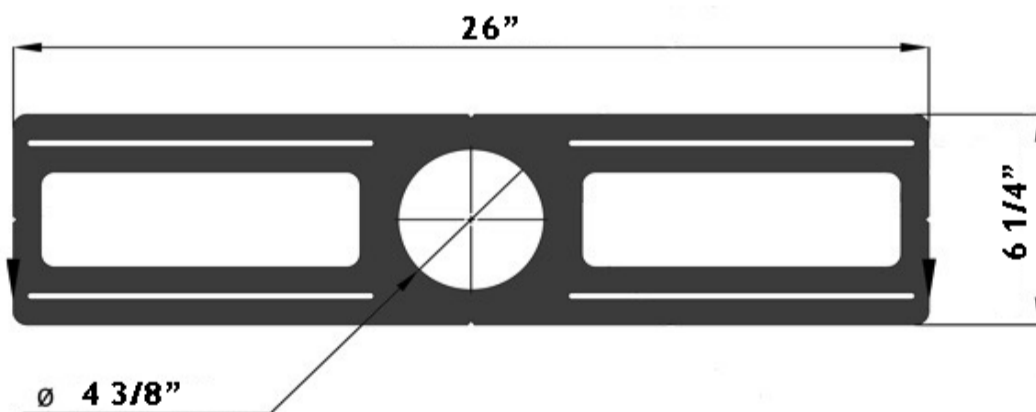

ORDERING GUIDE

model # **RIP412**

Lotus LED Lights USA

250 H Street # 301, Blaine WA 98230 tel 360-200-5500
Hainesport NJ, Naples FL, Vancouver WA

www.LotusLEDLights.com

mailing addresses
warehouses

Lotus LED Lights CANADA

1080 Cliveden Ave # 6, Delta BC V3M 6G6 tel 604-538-3090
Delta BC & Mississauga ON