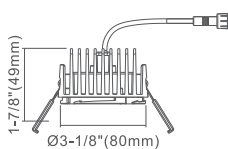

4" LED Regressed Downlight

Round or Square, White or Black trims

Designer Series.

Model # AD-LED-4-S15W

Wattage

Lumens

Beam Angle

Color Rendering Index

Trim Options

Color Temperature Options

Dimensions

Module

LED Module and Driver

4" Round Trim

4" Square Trim