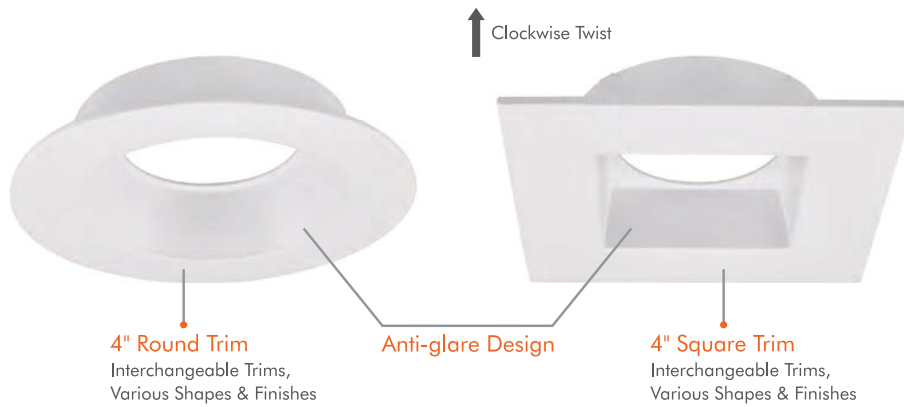

4" LED Regressed Downlight

Round or Square, White or Black trims

Designer Series.

Model # AD-LED-4-S15W

Wattage

Lumens

Beam Angle

Color Rendering Index

Features

- **Die-Casted Interchangeable Trims**
- Round or Square, White or Black
- High performance Commercial Grade Fixture
- Fast & Easy to Install - Save on Labour
- IC Rated for direct contact with insulation
- No Housing Required
- Dimmable down to 10% with most standard Triac & ELV dimmers
- 50,000 hours life
- 5 Years Warranty

Trim Options

Color Temperature Options

Dimensions

Module

LED Module and Driver

4" Round Trim

4" Square Trim