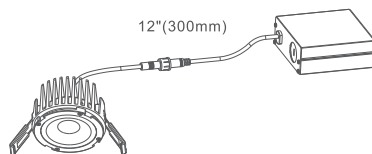

Trim Options

Color Temperature Options

Dimensions

Module

LED Module and Driver

4" Round Trim

4" Square Trim