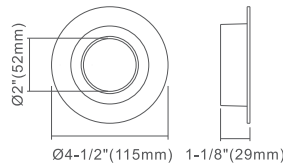

4" LED Regressed Downlight

Round or Square, White or Black trims

Designer Series.

Model # AD-LED-4-S15W

Wattage

Lumens

Beam Angle

Color Rendering Index

Trim Options

Color Temperature Options

Dimensions

Module

LED Module and Driver

4" Round Trim

4" Square Trim