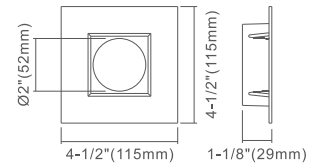

4" LED Regressed Downlight

Round or Square, White or Black trims

Designer Series.

Model # AD-LED-4-S15W

Wattage

Lumens

Beam Angle

Color Rendering Index

Trim Options

Color Temperature Options

Dimensions

Module

LED Module and Driver

4" Round Trim

4" Square Trim