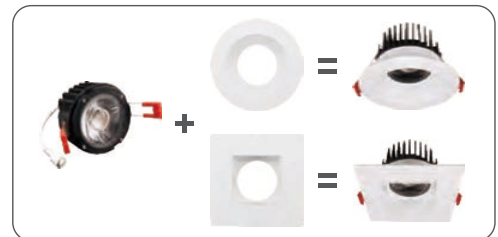

4" LED Regressed Downlight

Round or Square, White or Black trims

Designer Series.

Model # AD-LED-4-S15W

Wattage

Lumens

Beam Angle

Color Rendering Index

Features

- **Die-Casted Interchangeable Trims**
- Round or Square, White or Black
- High performance Commercial Grade Fixture
- Fast & Easy to Install - Save on Labour
- IC Rated for direct contact with insulation
- No Housing Required
- Dimmable down to 10% with most standard Triac & ELV dimmers
- 50,000 hours life
- 5 Years Warranty

Trim Options

Color Temperature Options

Dimensions

Module

LED Module and Driver

4" Round Trim

4" Square Trim