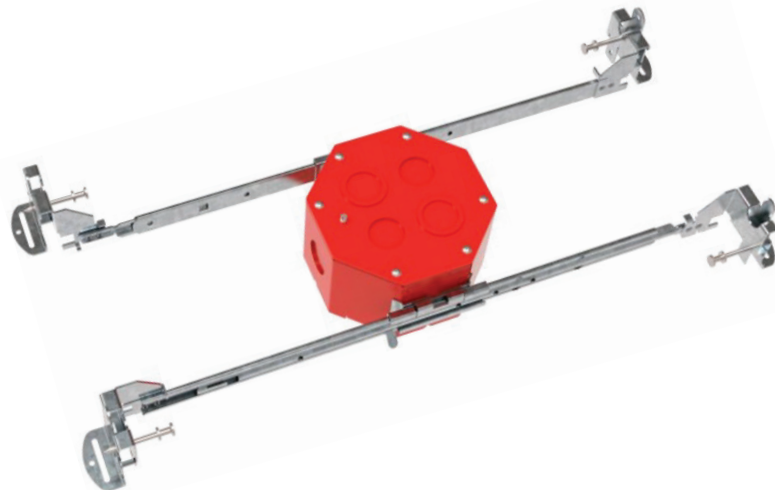

# Fire Rated 4" Octagon Box

Available in Canada Only

## Innovative Design for Versatile Applications

- Code-compliant 2 hour fire rated octagon junction box
- For surface mount ceiling light fixtures 5" diameter & up
- Mounts on 1/2" to 1 1/2" thick drywall (pre-adjusted for 5/8")
- Fits in 2" ceiling space
- Expandable bars fit 16" to 24" spaced joists
- Air-Tight rated

## Easy Installation & Adjustment

Easy to lock horizontally into place with a screwdriver.

Model LBL-FRB

## The Perfect Match for a Seamless Integration

Lotus provides a number of compatible fixtures including LL4RBX, CSC3017, CSC3025, ADS7R9, ADS12R8.

**Order from your local electrical wholesaler today!**