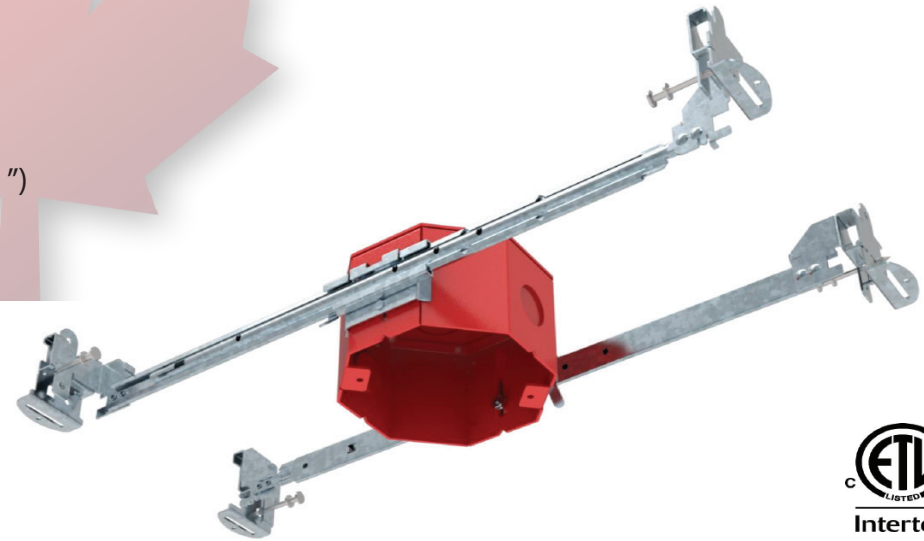

# Fire Rated 4" Octagon Box

Available in Canada Only

## Innovative Design for Versatile Applications

- Code-compliant 2 hour fire rated octagon junction box
- For surface mount ceiling light fixtures 5" diameter & up
- Mounts on 1/2" to 1 1/2" thick drywall (pre-adjusted for 5/8")
- Fits in 2" ceiling space
- Expandable bars fit 16" to 24" spaced joists
- Air-Tight rated

## Easy Installation & Adjustment

Easy to lock horizontally into place with a screwdriver.

Model LBL-FRB