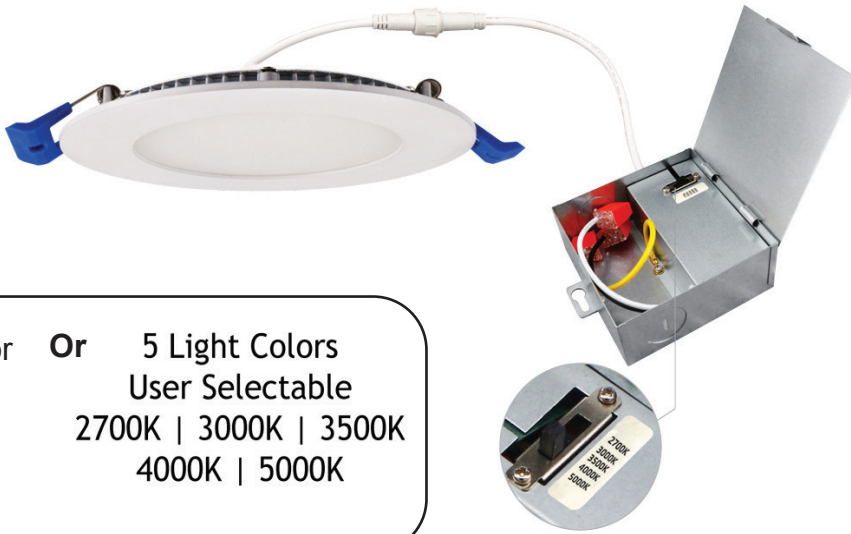

4" & 6" Ultra Slim Round Recessed

LED-S9W / LED-6-S12W

Single Color 3000K or 4000K **Or** 5 Light Colors User Selectable 2700K | 3000K | 3500K 4000K | 5000K

Efficient Installation in Diverse Environments

- Type IC Rated - No housing required
- Air-Tight Certified
- TRIAC Dimmable 10%-100%
- Fast & Easy Installation - save on time and labor
- Ideal for Renovations & New Construction

Light Output:

4" 9W 620 lm 6" 12W 820 lm

Light color options:

Single Color 3000K or 4000K or 5 CCT User Selectable Light Colors 2700K - 3000K - 3500K - 4000K - 5000K

4" Accessories

cat# MP4-2

Single Color: cat# JC10
5CCT: cat # JC-5CCT-10

cat# MP4