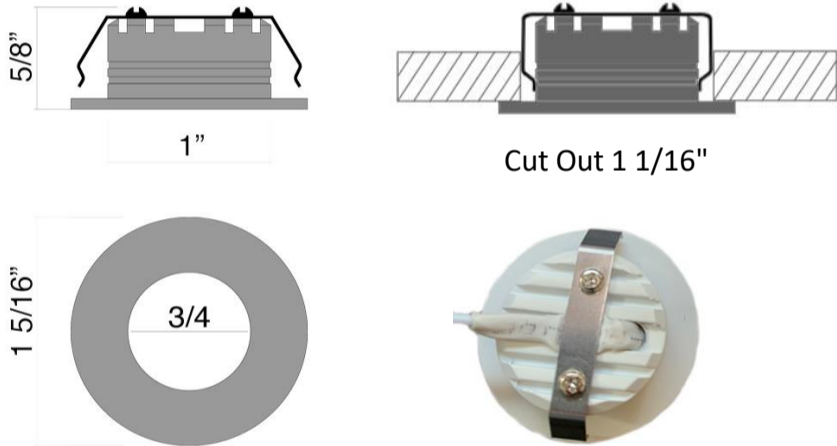

Project: _____

Location: _____

Model: _____ Qty: _____

Notes: _____

DESCRIPTION

1" Mini Puck LED 12V DC
 5 pack single units or 6 pack with plug-in driver
 Ultra-compact, versatile, easily connected via daisy chained low voltage cable to an either remote mounted class 2 power supply or solar inverter.
 Die cast aluminum housing
 Recessed only, great for under cabinet lighting, niche lighting, RV & trailers, off-grid solar.

FEATURES & BENEFITS

70 lm with CRI 90+
 Only 5/8" Deep
 Approved for Damp Locations
 Fast & easy to install

DIMENSIONS: ID 1" OD 1 5/16" Depth 5/8"

Optional **Wall Wash** (Eyelid) Trims - order as adder

[WWT-WH-108](#)

[WWT-BK-108](#)

WIRING DIAGRAM

SPECIFICATION	
Applications	Displays, Cabinets, Mini Recessed, Soffits, Solar
Energy Used	1 W
Color Temperature (K)	3000 4000
Light Output (lm)	70 80
Halogen Equivalent	5 W
Beam Angle	100°
CRI	90 +
Input	12V DC
Dimming	Dimmable with external 12V drivers
Approved Location	Damp Locations
Air Tight	Yes
Ambient Temperature	-4°F (-20°C) to +104°F (+40°C)
Projected Life	70% Light Output at 50,000 Hours
Certification	cETLus
Warranty	3 Year