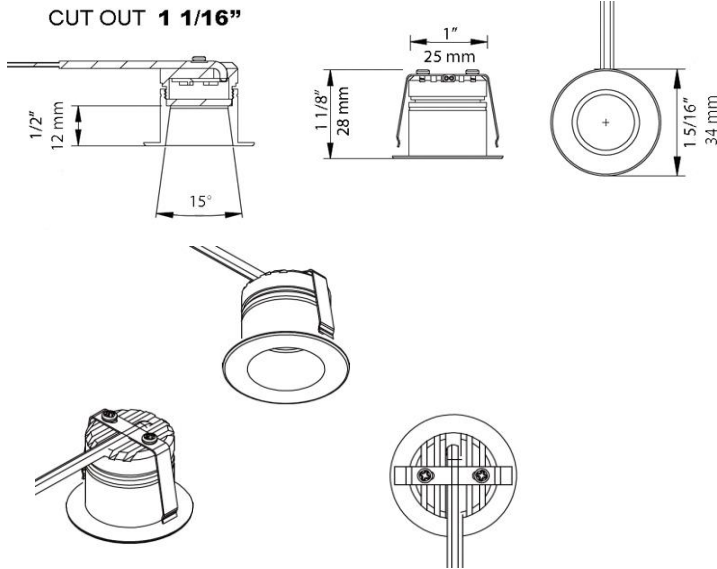

DIMENSIONS

INSTALLATION INSTRUCTIONS

SPECIFICATION	
Applications	Displays, Cabinets, Mini Recessed, Soffits, Solar
Power	2 W
Color Temperature (K)	3000 | 4000
Light Output White Trim	80 | 93
Light Output Black Trim	36 | 40
Halogen Equivalent	5 W
Beam Angle	70°
CRI	90 +
Input	12V DC
Dimming	Dimmable with external 12V drivers
Approved Location / IP	Dry & Damp Locations / IP42
Air Tight	Yes
Ambient Temperature	-4°F (-20°C) to +104°F (+40°C)
Projected Life	70% Light Output at 50,000 Hours
Certification	cETLus
Warranty	3 Year