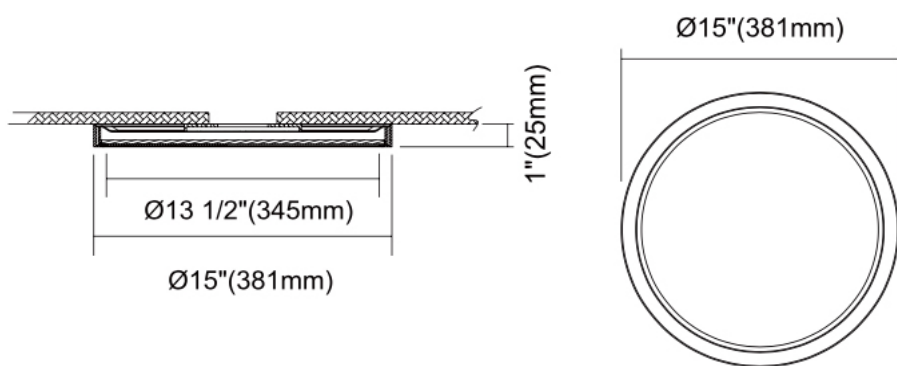

ADS15R-3CCT

15" Surface Mount Edgelit Disk 30W 3CCT

Project: _____

Location: _____

Qty: _____

Notes: _____

DESCRIPTION

15" Premium Surface Mounted Energy-Efficient Fixture
 Low Profile With Narrow Flange For Architectural Appearance

DIMENSIONS OD 15" Thickness 1"

Mounting Hardware - Included

Mounting Bracket

J-Box Screws

Wire Nuts

ORDERING GUIDE

ADS15R-3CCT-WH

Case quantity 6