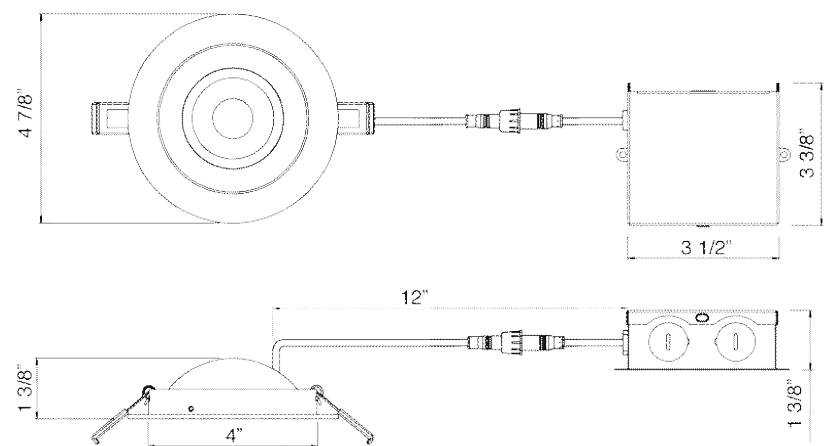

### ORDERING GUIDE

**ADS4FGSTRGBCW-WH** White Trim  
**ADS4FGSTRGBCW-BK** Black Trim

SPECIFICATION	
Applications	Slopped ceilings, Wall washing, General lighting
Energy Used	7 W
Color Temperature (K)	red 1000   3000   4100   6500   green 8800   blue 9900
Light Output (lm)	38   475   490   500   70   16
Halogen Equivalent	50 W
Beam Angle	38°
Adjusting	360° rotation with 90° tilt
CRI	80+ (for white colors)
Driver Input	120V AC 50/60 Hz
Dimming	via Smart Life app 5% - 100%
Connection Limit	maximum 200 fixtures
Junction Box Volume	9.69 cu in / max 5 No 12 AWG or 8 No 14 AWG
Approved Location	Insulated Ceiling & Damp Locations
Air Tight	Yes
Ambient Temperature	-4°F (-20°C) to +104°F (+40°C)
Projected Life	70% Light Output at 50,000 Hours
Certification	cETLus
Warranty	3 Year

**DIMENSIONS** ID 4" OD 4 7/8" Depth 1 3/8"

Cut Out 4 1/8" to 4 1/4" 120V Triac Dimmable Driver Included