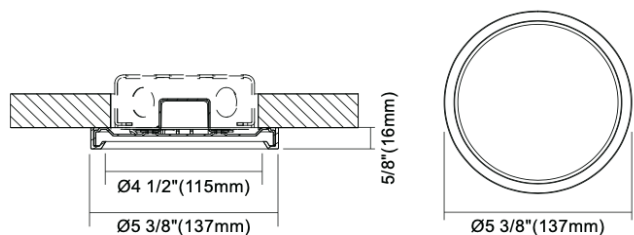

ADS5R9-5CCT

5" Surface Mount Edgelit Disk 10W 5CCT

DESCRIPTION

5" Multi-Purpose Surface Mounted Energy-Efficient Fixture
 Low Profile With Narrow Flange For Architectural Appearance
 User Selectable Light Color

DIMENSIONS OD 5 3/8" Thickness 5/8"

ORDERING GUIDE

	Trim	
ADS5R9-5CCT-WH	White	
ADS5R9-5CCT-BK	Black	

Project: _____

Location: _____

Model: _____ Qty: _____

Notes: _____

SPECIFICATION	
Applications	Multi Family, Residential, Office, Hotel
Energy Used	10 W
Color Temperature (K)	2700 3000 3500 4000 5000
Light Output (lm)	515 540 575 575 560
Halogen Equivalent	60 W
Beam Angle	100°
CRI	90 +
Driver Input	120V AC 50/60 Hz
Dimming	TRIAC Dimmers 10% - 100%
Approved Location	Wet Location
Air Tight	Yes
Ambient Temperature	-4°F (-20°C) to +104°F (+40°C)
Projected Life	70% Light Output at 50,000 Hours
Certification	cETLus, Energy Star, T24
Warranty	5 Year