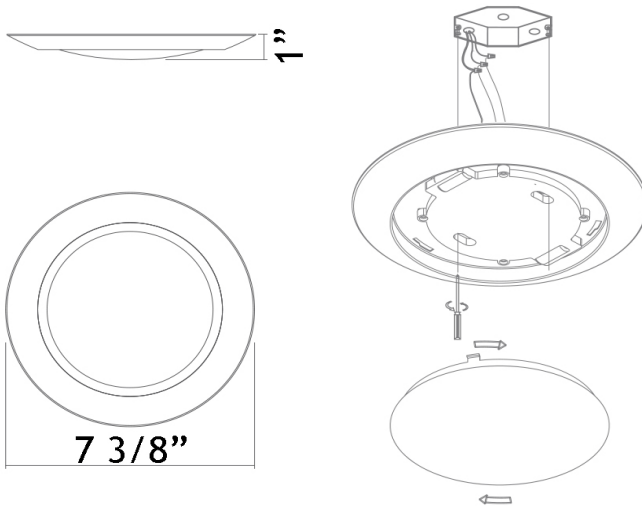

Wet Location

DESCRIPTION

6" Surface Mount Backlit LED Disk
AC Input - No Driver Needed

FEATURES & BENEFITS

Fast & Easy to Install in J-Box - Save on Labor
Wet Location - Suitable For Showers & Soffits
CRI 90+ for True Color Rendering
Dimmable Down to 10% Flicker Free

DIMENSIONS OD 7 3/8" Thickness 1"

Project: _____

Location: _____

Trim: _____

Qty: _____

Notes: _____

SPECIFICATION

SPECIFICATION	
Applications	Surface Mount
Energy Used	15 W
Color Temperature (K)	3000
Light Output (lm)	900
Halogen Equivalent	75 W
Beam Angle	120°
CRI	90 +
Driver Input	120V AC 50/60 Hz
Dimming	TRIAC Dimmers 10% - 100%
Approved Location	Wet Locations
Air Tight	No
Ambient Temperature	-4°F (-20°C) to +104°F (+40°C)
Projected Life	70% Light Output at 50,000 Hours
Certification	cETLus
Warranty	5 Year

ORDERING GUIDE

CSC3017-LED-15W	CCT	Trim
	- xK	xx

Stock model 30K White Trim: **CSC3017-LED-15W-3K-WH**

4000K & 5000K and Black, Bronze & Brushed Nickel Trims Available by Custom Order