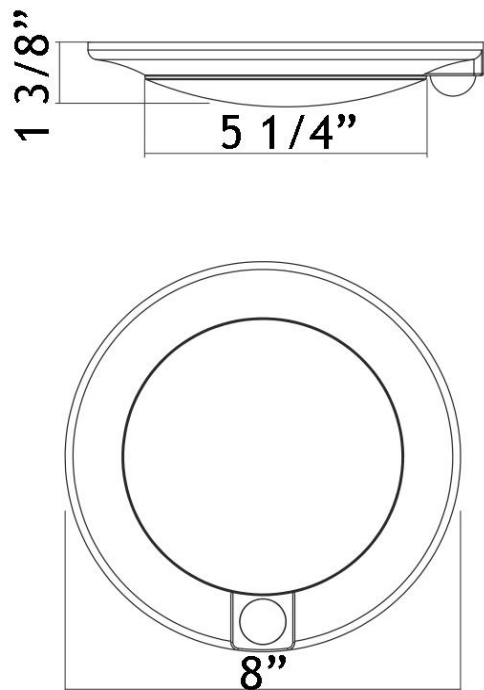

DIMENSIONS