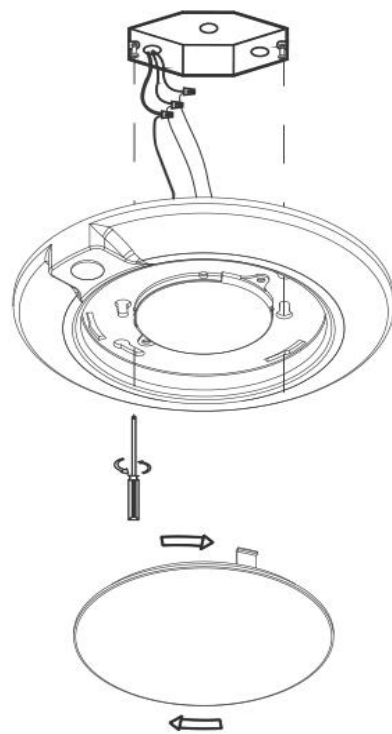

DIMENSIONS