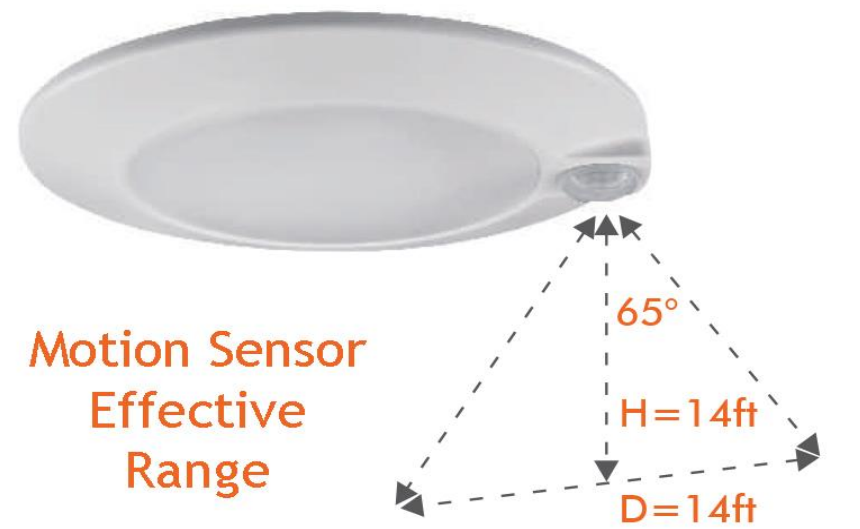

### DESCRIPTION

6" Multi-Purpose Surface Mounted Energy-Efficient Fixture That Is Extremely Convenient For Lighting All Your Secondary Spaces. Motion Activated Occupancy Sensor Activates Light When Motion Is Detected And Turns It Off 30 Seconds After Room Is Vacated.

### DIMENSIONS

Project: \_\_\_\_\_

Location: \_\_\_\_\_

Model: \_\_\_\_\_ Qty: \_\_\_\_\_

Notes: \_\_\_\_\_

SPECIFICATION	
Applications	Closets, Storages, Utility Rooms, Attics, Soffits
Energy Used	15 W
Color Temperature (K)	2700   3000   3500   4000   5000
Light Output (lm)	770   840   910   920   850
Halogen Equivalent	75 W
Beam Angle	120°
CRI	90 +
Driver Input	120V AC 50/60 Hz
Dimming	Not Dimmable
Approved Location	Wet Locations
Air Tight	No
Ambient Temperature	-4°F (-20°C) to +104°F (+40°C)
Projected Life	70% Light Output at 50,000 Hours
Certification	cETLus
Warranty	5 Year