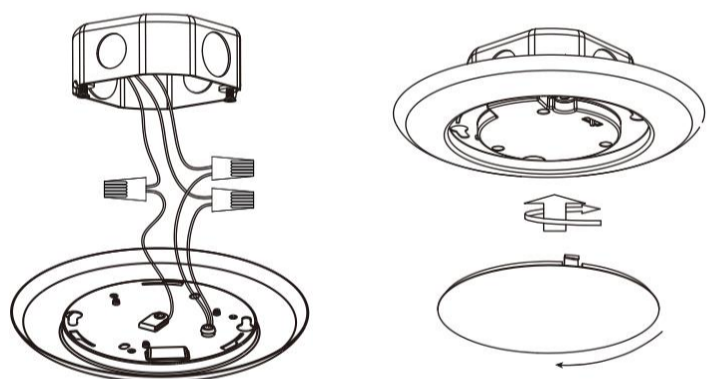

DL205S-4-10W-5CCT-R90-0081

4" PIR Round Disk Downlight 10W

Project: _____

Location: _____

Model: _____ Qty: _____

Notes: _____

DESCRIPTION

4" Round Surface Mount Energy-Efficient Fixture with PIR Sensor

FEATURES & BENEFITS

- Fast & Easy to Install in J-Box or as 4" Can Retrofit
- Wet Location Approved - Suitable For Indoor & Outdoor Installations
- 5CCT User Selectable 2700-3000-3500-4000-5000K
- Time delay selectable 10 s, 1 min or 10 min
- CRI 90+ for True Color Rendering
- Closet rated, Flicker Free AC Design
- White & Black trims in stock

DIMENSIONS OD 6" Thickness 1 1/8"

INSTALLATION INSTRUCTIONS FOR J-BOX

Compatible with 2.75", 3" & 4" J-Boxes

RETROFIT INSTALLATION - ACCESSORIES NOT INCLUDED IN PACKAGE

ORDERING GUIDE

Model	Trim
DL205S-4-10W-5CCT-R90-0081-WH	White
DL205S-4-10W-5CCT-R90-0081-BK	Black

DETECTION RANGE

AVAILABLE TRIMS

ACCESSORIES - SOLD SEPARATELY

Retrofit Kit for 4" Cans model # [4RK-DL205-4](#)

Lotus LED Lights USA
 250 H Street # 301, Blaine WA 98230 tel 360-200-5500
 Hainesport NJ, Naples FL, Vancouver WA