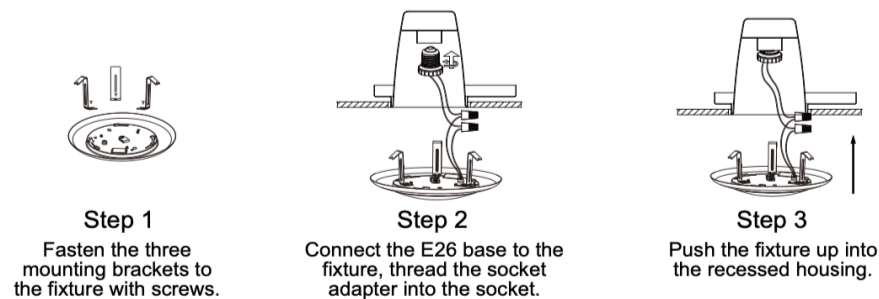

DIMENSIONS OD 6" Thickness 1 1/8"

INSTALLATION INSTRUCTIONS FOR J-BOX

Compatible with 2.75", 3" & 4" J-Boxes

RETROFIT INSTALLATION - ACCESSORIES NOT INCLUDED IN PACKAGE

ORDERING GUIDE

Model	Trim
DL205S-4-10W-5CCT-R90-0081-WH	White
DL205S-4-10W-5CCT-R90-0081-BK	Black