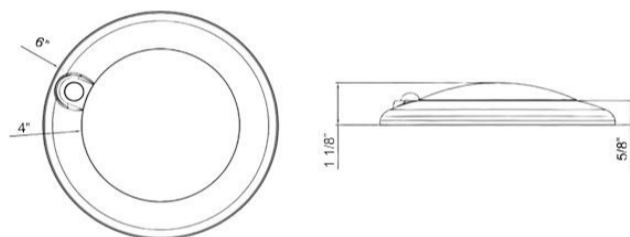

DL205S-4-10W-5CCT-R90-0081

4" PIR Round Disk Downlight 10W

Project: _____

Location: _____

Model: _____ Qty: _____

Notes: _____

DESCRIPTION

4" Round Surface Mount Energy-Efficient Fixture with PIR Sensor

DIMENSIONS OD 6" Thickness 1 1/8"

INSTALLATION INSTRUCTIONS FOR J-BOX

Compatible with 2.75", 3" & 4" J-Boxes

RETROFIT INSTALLATION - ACCESSORIES NOT INCLUDED IN PACKAGE

ORDERING GUIDE

Model	Trim
DL205S-4-10W-5CCT-R90-0081-WH	White
DL205S-4-10W-5CCT-R90-0081-BK	Black