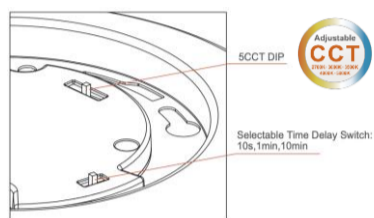

DL205S-4-10W-5CCT-R90-0081

4" PIR Round Disk Downlight 10W

Project: _____

Location: _____

Model: _____ Qty: _____

Notes: _____

DESCRIPTION

4" Round Surface Mount Energy-Efficient Fixture with PIR Sensor

FEATURES & BENEFITS

- Fast & Easy to Install in J-Box or as 4" Can Retrofit
- Wet Location Approved - Suitable For Indoor & Outdoor Installations
- 5CCT User Selectable 2700-3000-3500-4000-5000K
- Time delay selectable 10 s, 1 min or 10 min
- CRI 90+ for True Color Rendering
- Closet rated, Flicker Free AC Design
- White & Black trims in stock

DIMENSIONS OD 6" Thickness 1 1/8"

INSTALLATION INSTRUCTIONS FOR J-BOX

Compatible with 2.75", 3" & 4" J-Boxes

RETROFIT INSTALLATION - ACCESSORIES NOT INCLUDED IN PACKAGE

ORDERING GUIDE

Model	Trim
DL205S-4-10W-5CCT-R90-0081-WH	White
DL205S-4-10W-5CCT-R90-0081-BK	Black