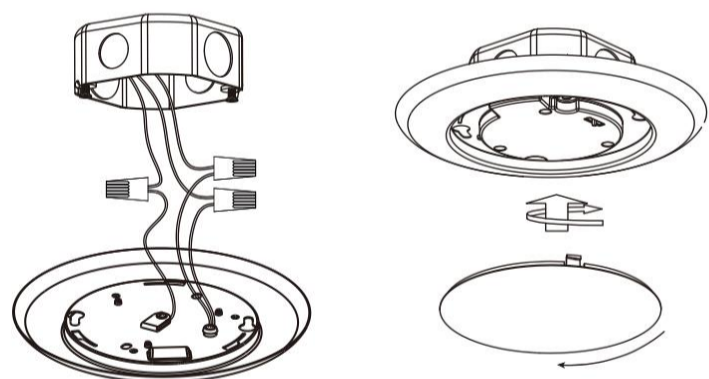

DL205S-6-15W-5CCT-R90-0081

6" PIR Round Disk Downlight 15W

Project: _____

Location: _____

Model: _____ Qty: _____

Notes: _____

DESCRIPTION

6" Round Surface Mount Energy-Efficient Fixture with PIR Sensor

FEATURES & BENEFITS

- Fast & Easy to Install in J-Box or as 6" Can Retrofit
- Wet Location Approved - Suitable For Indoor & Outdoor Installations
- 5CCT User Selectable 2700-3000-3500-4000-5000K
- Time delay selectable 10 s, 1 min or 10 min
- CRI 90+ for True Color Rendering
- Closet rated, Flicker Free AC Design
- White & Black trims in stock

DIMENSIONS OD 7 5/16" Thickness 1 1/8"

INSTALLATION INSTRUCTIONS FOR J-BOX

Compatible with 2.75", 3" & 4" J-Boxes

RETROFIT INSTALLATION - ACCESSORIES NOT INCLUDED IN PACKAGE

ORDERING GUIDE

	Trim
DL205S-6-15W-5CCT-R90-0081-WH	White
DL205S-6-15W-5CCT-R90-0081-BK	Black