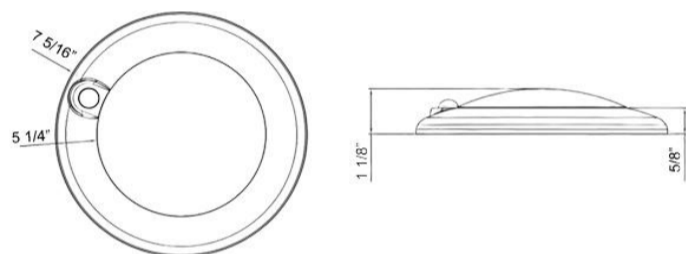

DL205S-6-15W-5CCT-R90-0081

6" PIR Round Disk Downlight 15W

Project: _____

Location: _____

Model: _____ Qty: _____

Notes: _____

DESCRIPTION

6" Round Surface Mount Energy-Efficient Fixture with PIR Sensor

DIMENSIONS OD 7 5/16" Thickness 1 1/8"

INSTALLATION INSTRUCTIONS FOR J-BOX

Compatible with 2.75", 3" & 4" J-Boxes

RETROFIT INSTALLATION - ACCESSORIES NOT INCLUDED IN PACKAGE

ORDERING GUIDE

	Trim
DL205S-6-15W-5CCT-R90-0081-WH	White
DL205S-6-15W-5CCT-R90-0081-BK	Black