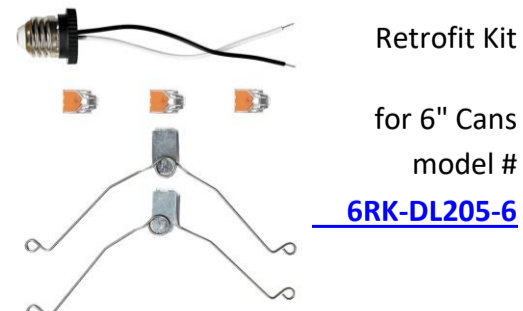

ACCESSORIES - SOLD SEPARATELY

Lotus LED Lights USA
250 H Street # 301, Blaine WA 98230 tel 360-200-5500
Hainesport NJ, Naples FL, Vancouver WA

www.LotusLEDLights.com

mailing addresses
warehouses

Lotus LED Lights CANADA
1080 Cliveden Ave # 6, Delta BC V3M 6G6 tel 604-538-3090
Delta BC, Mississauga ON