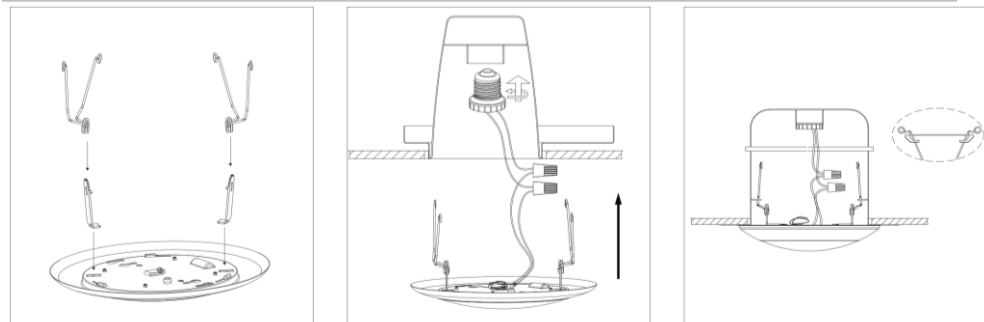

DL205S-6-15W-5CCT-R90-0081

6" PIR Round Disk Downlight 15W

Project: _____

Location: _____

Model: _____ Qty: _____

Notes: _____

DESCRIPTION

6" Round Surface Mount Energy-Efficient Fixture with PIR Sensor

DIMENSIONS OD 7 5/16" Thickness 1 1/8"

INSTALLATION INSTRUCTIONS FOR J-BOX

Compatible with 2.75", 3" & 4" J-Boxes

RETROFIT INSTALLATION - ACCESSORIES NOT INCLUDED IN PACKAGE

ORDERING GUIDE

	Trim
DL205S-6-15W-5CCT-R90-0081-WH	White
DL205S-6-15W-5CCT-R90-0081-BK	Black