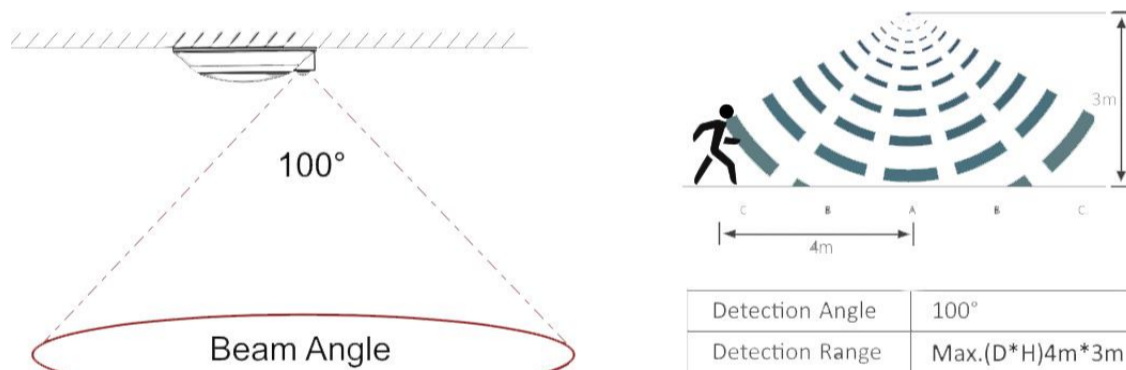

DETECTION RANGE