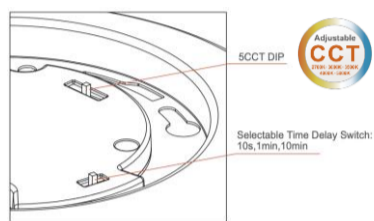

DL205S-6-15W-5CCT-R90-0081

6" PIR Round Disk Downlight 15W

Project: _____

Location: _____

Model: _____ Qty: _____

Notes: _____

DESCRIPTION

6" Round Surface Mount Energy-Efficient Fixture with PIR Sensor

FEATURES & BENEFITS

- Fast & Easy to Install in J-Box or as 6" Can Retrofit
- Wet Location Approved - Suitable For Indoor & Outdoor Installations
- 5CCT User Selectable 2700-3000-3500-4000-5000K
- Time delay selectable 10 s, 1 min or 10 min
- CRI 90+ for True Color Rendering
- Closet rated, Flicker Free AC Design
- White & Black trims in stock

DIMENSIONS OD 7 5/16" Thickness 1 1/8"

INSTALLATION INSTRUCTIONS FOR J-BOX

Compatible with 2.75", 3" & 4" J-Boxes

RETROFIT INSTALLATION - ACCESSORIES NOT INCLUDED IN PACKAGE

ORDERING GUIDE

	Trim
DL205S-6-15W-5CCT-R90-0081-WH	White
DL205S-6-15W-5CCT-R90-0081-BK	Black