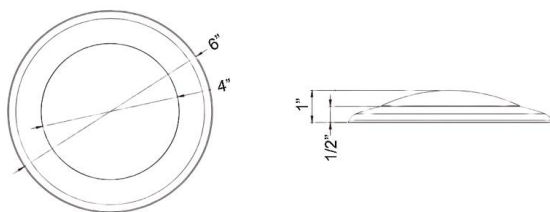

DL205T-4-10W-5CCT-R90-0081

4" Round Disk Downlight 10W

Project: _____

Location: _____

Model: _____ Qty: _____

Notes: _____

DESCRIPTION

4" Round Multi-Purpose Energy-Efficient Fixture

FEATURES & BENEFITS

- Fast & Easy to Install in J-Box or as 4" Can Retrofit
- Wet Location Approved - Suitable For Indoor & Outdoor Installations
- 5CCT User Selectable 2700-3000-3500-4000-5000K
- CRI 90+ for True Color Rendering
- Flicker Free AC Design
- White & Black trims in stock

DIMENSIONS OD 6" Thickness 1"

SPECIFICATION	
Applications	Residential, Commercial, Hospitality, Multi Family
Energy Used	10 W
Color Temperature (K)	2700 - 3000 - 3500 - 4000 - 5000
Light Output (lm)	760 - 790 - 820 - 805 - 760
Halogen Equivalent	75 W
Beam Angle	115°
CRI	90 +
Voltage Input	120V AC
Dimming	TRIAC Dimmers 10% - 100%
Approved Location	Wet Locations
Air Tight	No
Ambient Temperature	-4°F (-20°C) to +104°F (+40°C)
Projected Life	70% Light Output at 50,000 Hours
Certification	cETLus, Energy Star, JA8
Warranty	5 Year