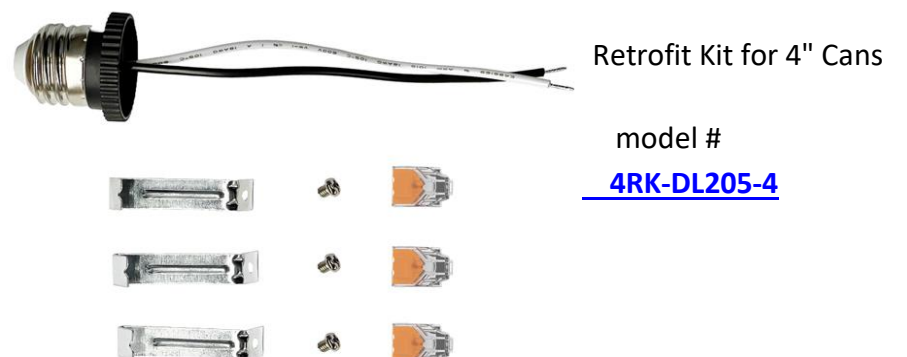

DL205T-4-10W-5CCT-R90-0081

4" Round Disk Downlight 10W

Project: _____

Location: _____

Model: _____ Qty: _____

Notes: _____

DESCRIPTION

4" Round Multi-Purpose Energy-Efficient Fixture

DIMENSIONS OD 6" Thickness 1"

SPECIFICATION	
Applications	Residential, Commercial, Hospitality, Multi Family
Energy Used	10 W
Color Temperature (K)	2700 - 3000 - 3500 - 4000 - 5000
Light Output (lm)	760 - 790 - 820 - 805 - 760
Halogen Equivalent	75 W
Beam Angle	115°
CRI	90 +
Voltage Input	120V AC
Dimming	TRIAC Dimmers 10% - 100%
Approved Location	Wet Locations
Air Tight	No
Ambient Temperature	-4°F (-20°C) to +104°F (+40°C)
Projected Life	70% Light Output at 50,000 Hours
Certification	cETLus, Energy Star, JA8
Warranty	5 Year

INSTALLATION INSTRUCTIONS FOR J-BOX

Compatible with 2.75", 3" & 4" J-Boxes

RETROFIT INSTALLATION - ACCESSORIES NOT INCLUDED IN PACKAGE

AVAILABLE TRIMS

ACCESSORIES - SOLD SEPARATELY

ORDERING GUIDE

DL205T-4-10W-5CCT-R90-0081-WH [White](#)
DL205T-4-10W-5CCT-R90-0081-BK [Black](#)