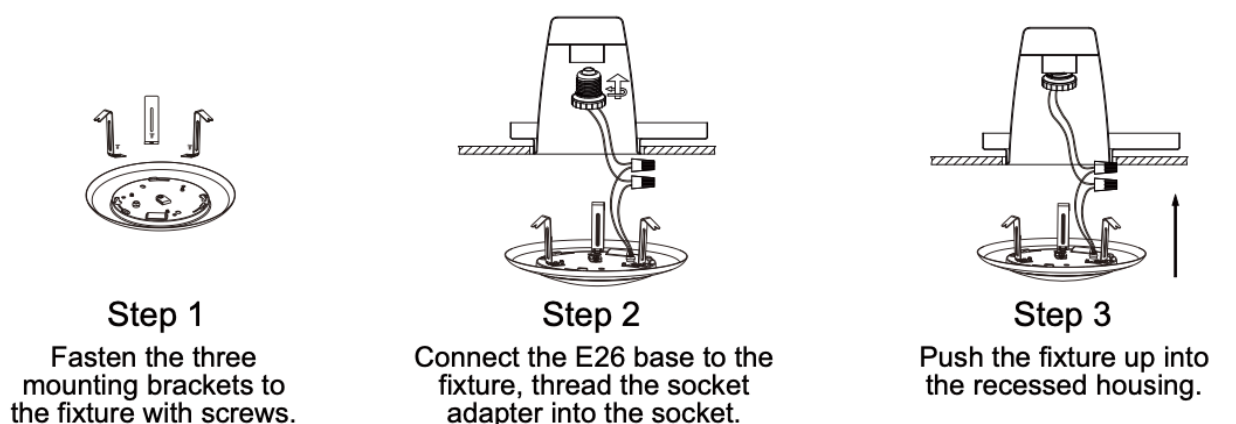

RETROFIT INSTALLATION - ACCESSORIES NOT INCLUDED IN PACKAGE