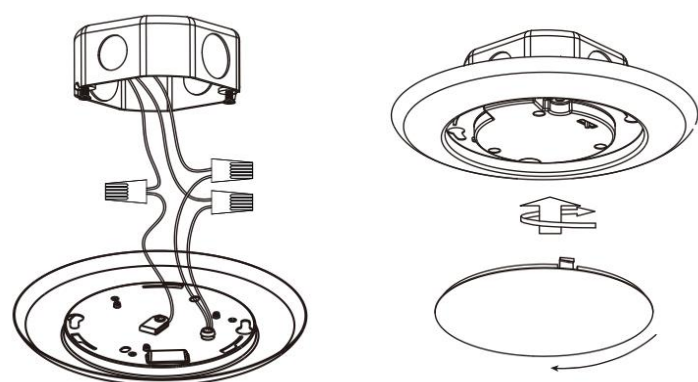

DL205T-4-10W-5CCT-R90-0081

4" Round Disk Downlight 10W

Project: _____

Location: _____

Model: _____ Qty: _____

Notes: _____

DESCRIPTION

4" Round Multi-Purpose Energy-Efficient Fixture

FEATURES & BENEFITS

- Fast & Easy to Install in J-Box or as 4" Can Retrofit
- Wet Location Approved - Suitable For Indoor & Outdoor Installations
- 5CCT User Selectable 2700-3000-3500-4000-5000K
- CRI 90+ for True Color Rendering
- Flicker Free AC Design
- White & Black trims in stock

DIMENSIONS OD 6" Thickness 1"

SPECIFICATION	
Applications	Residential, Commercial, Hospitality, Multi Family
Energy Used	10 W
Color Temperature (K)	2700 - 3000 - 3500 - 4000 - 5000
Light Output (lm)	760 - 790 - 820 - 805 - 760
Halogen Equivalent	75 W
Beam Angle	115°
CRI	90 +
Voltage Input	120V AC
Dimming	TRIAC Dimmers 10% - 100%
Approved Location	Wet Locations
Air Tight	No
Ambient Temperature	-4°F (-20°C) to +104°F (+40°C)
Projected Life	70% Light Output at 50,000 Hours
Certification	cETLus, Energy Star, JA8
Warranty	5 Year

INSTALLATION INSTRUCTIONS FOR J-BOX

Compatible with 2.75", 3" & 4" J-Boxes

RETROFIT INSTALLATION - ACCESSORIES NOT INCLUDED IN PACKAGE

AVAILABLE TRIMS

ACCESSORIES - SOLD SEPARATELY

ORDERING GUIDE

DL205T-4-10W-5CCT-R90-0081-WH [White](#)
DL205T-4-10W-5CCT-R90-0081-BK [Black](#)