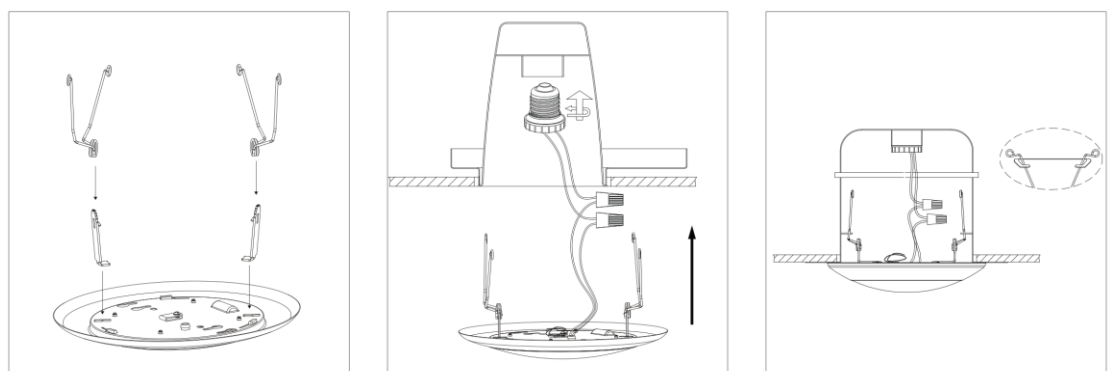

RETROFIT INSTALLATION - ACCESSORIES NOT INCLUDED IN PACKAGE