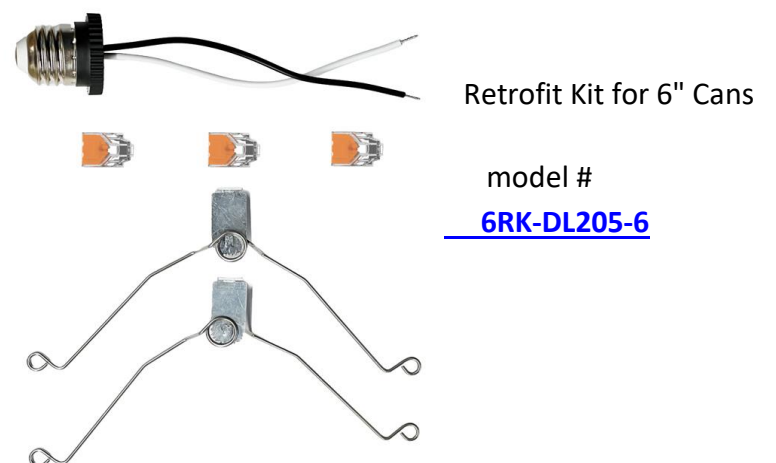

ACCESSORIES - SOLD SEPARATELY

Lotus LED Lights USA
250 H Street # 301, Blaine WA 98230 tel 360-200-5500
Hainesport NJ, Naples FL, Vancouver WA

www.LotusLEDLights.com
mailing addresses
warehouses

Lotus LED Lights CANADA
1080 Cliveden Ave # 6, Delta BC V3M 6G6 tel 604-538-3090
Delta BC, Mississauga ON