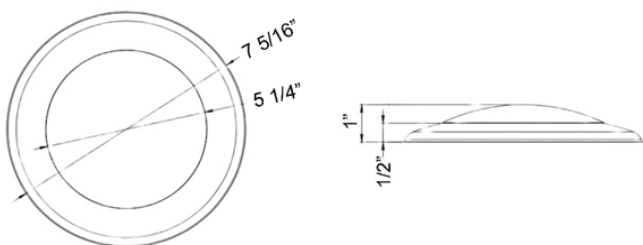

DL205T-6-15W-5CCT-R90-0081

6" Round Disk Downlight 15W

DESCRIPTION

6" Round Surface Mount, Multi-Purpose Energy-Efficient Fixture

FEATURES & BENEFITS

- Fast & Easy to Install in J-Box or as 6" Can Retrofit
- Wet Location Approved - Suitable For Indoor & Outdoor Installations
- 5CCT User Selectable 2700-3000-3500-4000-5000K
- CRI 90+ for True Color Rendering
- Flicker Free AC Design
- White & Black trims in stock

DIMENSIONS OD 7 5/16" Thickness 1"

INSTALLATION INSTRUCTIONS FOR J-BOX

Compatible with 2.75", 3" & 4" J-Boxes

AVAILABLE TRIMS

ORDERING GUIDE

DL205T-6-15W-5CCT-R90-0081-WH [White](#)
 DL205T-6-15W-5CCT-R90-0081-BK [Black](#)