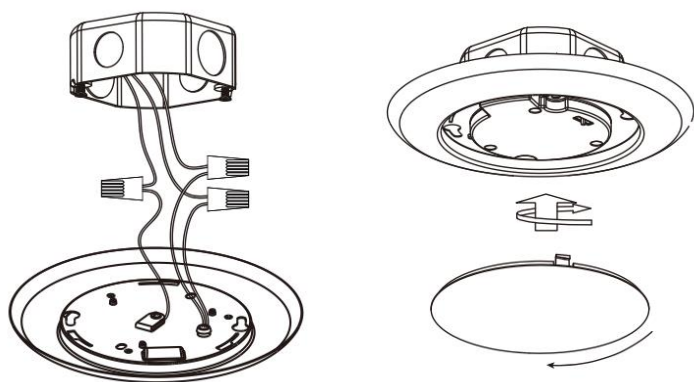

DL205T-6-15W-5CCT-R90-0081

6" Round Disk Downlight 15W

DESCRIPTION

6" Round Surface Mount, Multi-Purpose Energy-Efficient Fixture

FEATURES & BENEFITS

- Fast & Easy to Install in J-Box or as 6" Can Retrofit
- Wet Location Approved - Suitable For Indoor & Outdoor Installations
- 5CCT User Selectable 2700-3000-3500-4000-5000K
- CRI 90+ for True Color Rendering
- Flicker Free AC Design
- White & Black trims in stock

DIMENSIONS OD 7 5/16" Thickness 1"

INSTALLATION INSTRUCTIONS FOR J-BOX

Compatible with 2.75", 3" & 4" J-Boxes

AVAILABLE TRIMS

ORDERING GUIDE

DL205T-6-15W-5CCT-R90-0081-WH [White](#)
 DL205T-6-15W-5CCT-R90-0081-BK [Black](#)

Project: _____

Location: _____

Model: _____ Qty: _____

Notes: _____

SPECIFICATION	
Applications	Residential, Commercial, Hospitality, Multi Family
Energy Used	15 W
Color Temperature (K)	2700 - 3000 - 3500 - 4000 - 5000
Light Output (lm)	1200 - 1250 - 1330 - 1280 - 1170
Halogen Equivalent	100 W
Beam Angle	115°
CRI	90 +
Voltage Input	120V AC
Dimming	TRIAC Dimmers 10% - 100%
Approved Location	Wet Locations
Air Tight	No
Ambient Temperature	-4°F (-20°C) to +104°F (+40°C)
Projected Life	70% Light Output at 50,000 Hours
Certification	cETLus, Energy Star, JA8
Warranty	5 Year