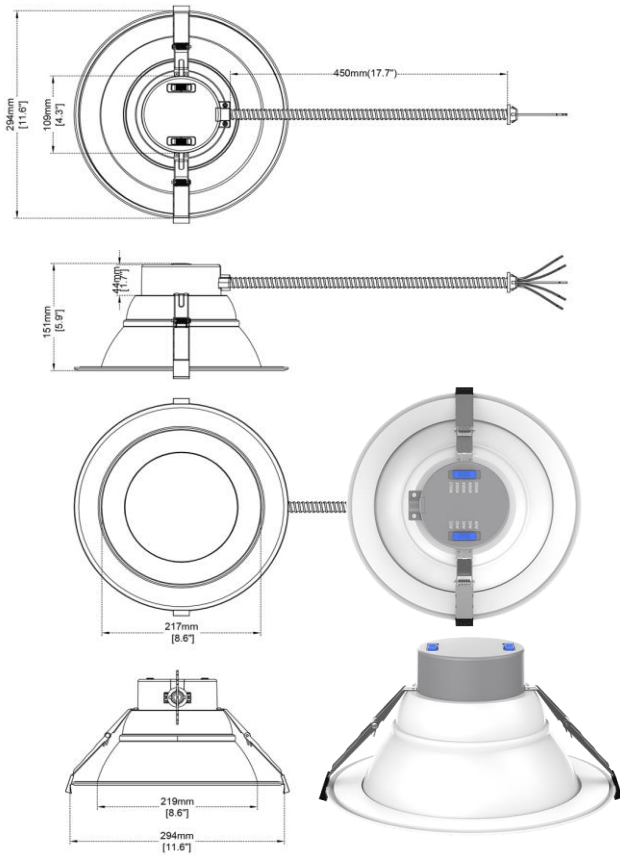

DL254-10-40W-M-A5C5-HO

10" Round Commercial 5 CCT & 5 Wattage Selectable

DESCRIPTION

All in one 0-10 V dimmable 10" LED downlight for retrofit & new construction. Perfect for hospitality, healthcare, shopping mall & retail, office, exterior soffit, etc.

FEATURES & BENEFITS

- Universal voltage 120-347 V
- 0-10 V Dimmable 5%-100%
- 5 CCT selectable 2700 - 3000 - 3500 - 4000 - 5000 K
- 5 Wattage Adjustable 22 - 26 - 30 - 35 - 40 W
- Type IC, Wet location & Air-tight
- Regressed optics with low glare
- White Trim with White or Silver (Alzak) reflector in stock

DIMENSIONS ID 8 7/8" OD 11 1/2" Depth 5 3/4" Regressed 2 1/2"
Cut Out 9" to 10" Ceiling Space needed 5 3/4"

Project: _____

Location: _____

Model: _____ Qty: _____

Notes: _____

SPECIFICATION						
Applications	Commercial Recessed Ceiling					
Power Levels (W)	CCT / W	22	26	30	35	40
Light Output (lm)	2700K	2240	2660	3010	3500	3850
	3000K	2290	2720	3090	3610	3980
	3500K	2420	2870	3260	3820	4220
	4000K	2470	2930	3330	3880	4280
	5000K	2540	2990	3390	3940	4360
Color Temperature (K)	5CCT user selectable: 2700-3000-3500-4000-5000 K					
Beam Angle	90°					
CRI	80					
Input	120V-347V AC 50/60 Hz					
Dimming	0 - 10V					
Approved Location	Insulated Ceiling & Wet Locations					
Air Tight	Yes					
Ambient Temperature	-4°F (-20°C) to +104°F (+40°C)					
Projected Life	70% Light Output at 50,000 Hours					
Certification	cETLus					
Warranty	5 Year					

Goof Ring White OD 14 3/16" model # [LBL-10CGR-W](#)

New Construction Mounting Plate for T-bar Ceiling
model # [LBL-MP-C4-10-TBAR](#)

Emergency Driver 8W 120-347V input
model # [BLD-HM08D-YY](#)

COMPLIANCE