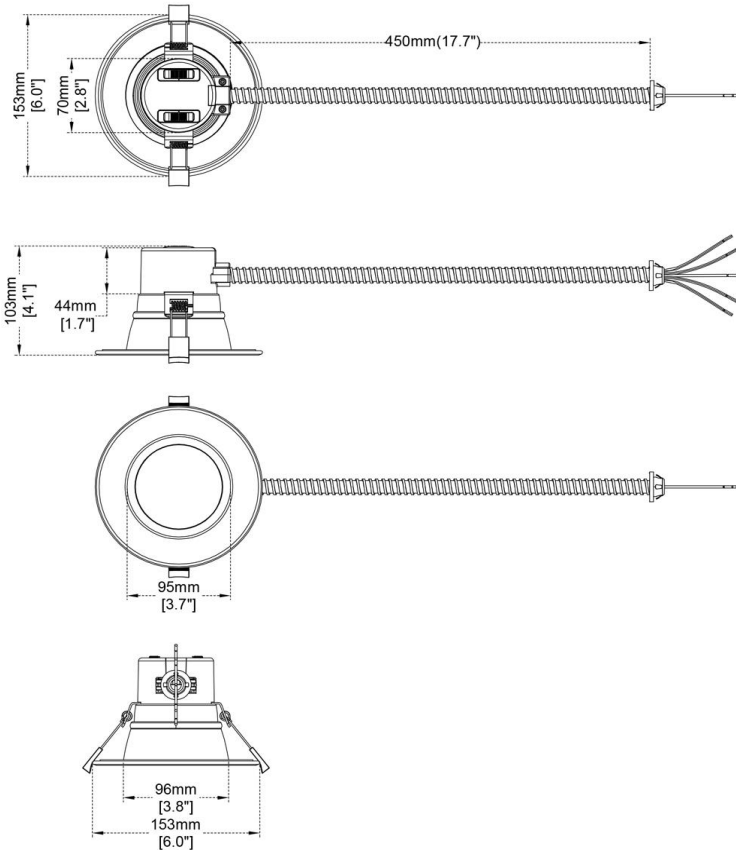

DL254-4-16W-M-A5C5

4" Round Commercial 5 CCT & 5 Wattage Selectable

Project: _____

Location: _____

Qty: _____

Notes: _____

DESCRIPTION

All in one 0-10 V dimmable 4" LED downlight for retrofit & new construction. Perfect for hospitality, healthcare, shopping mall & retail, office, exterior soffit, etc.

DIMENSIONS ID 3 3/4" OD 6" Depth 4 1/8" Regressed 1 3/8"
Cut Out 4" to 5" Ceiling Space needed 4"

SPECIFICATION	
Applications	Commercial Recessed Ceiling
Power Levels (W)	CCT / W 6 8 10 12 16
Light Output (lm)	2700K 570 790 1010 1190 1490
	3000K 580 810 1040 1230 1550
	3500K 600 850 1090 1290 1640
	4000K 620 870 1120 1320 1660
	5000K 640 890 1140 1320 1670
Color Temperature (K)	5CCT user selectable: 2700-3000-3500-4000-5000 K
Beam Angle	80°
CRI	80
Input	120V-347V AC 50/60 Hz
Dimming	0 - 10V
Approved Location	Insulated Ceiling & Wet Locations
Air Tight	Yes
Ambient Temperature	-4°F (-20°C) to +104°F (+40°C)
Projected Life	70% Light Output at 50,000 Hours
Certification	cETLus
Warranty	5 Year