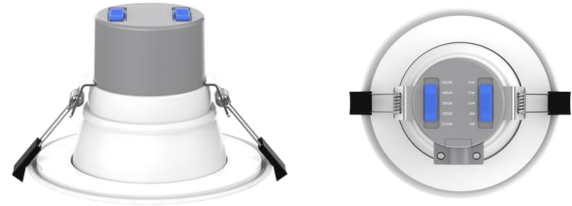

DL254-4-16W-M-A5C5

4" Round Commercial 5 CCT & 5 Wattage Selectable

Project: _____

Location: _____

Qty: _____

Notes: _____

DESCRIPTION

All in one 0-10 V dimmable 4" LED downlight for retrofit & new construction. Perfect for hospitality, healthcare, shopping mall & retail, office, exterior soffit, etc.

FEATURES & BENEFITS

- Universal voltage 120-347 V
- 0-10 V Dimmable 5%-100%
- 5 CCT selectable 2700 - 3000 - 3500 - 4000 - 5000 K
- 5 Wattage Adjustable 6 - 8 - 10 - 12 - 16 W
- Type IC, Wet location & Air-tight
- Regressed optics with low glare

DIMENSIONS ID 3 3/4" OD 6" Depth 4 1/8" Regressed 1 3/8"
Cut Out 4" to 5" Ceiling Space needed 4"

SPECIFICATION	
Applications	Commercial Recessed Ceiling
Power Levels (W)	CCT / W 6 8 10 12 16
Light Output (lm)	2700K 570 790 1010 1190 1490
	3000K 580 810 1040 1230 1550
	3500K 600 850 1090 1290 1640
	4000K 620 870 1120 1320 1660
	5000K 640 890 1140 1320 1670
Color Temperature (K)	5CCT user selectable: 2700-3000-3500-4000-5000 K
Beam Angle	80°
CRI	80
Input	120V-347V AC 50/60 Hz
Dimming	0 - 10V
Approved Location	Insulated Ceiling & Wet Locations
Air Tight	Yes
Ambient Temperature	-4°F (-20°C) to +104°F (+40°C)
Projected Life	70% Light Output at 50,000 Hours
Certification	cETLus
Warranty	5 Year

Trim Option - Matte White in stock, other trims available by custom order

ACCESSORIES

Sold Separately

Please note that junction box is not included

Goof Ring White OD 8 1/2" model # [LBL-4CGR-W](#)

New Construction Mounting Plate for Stud Ceiling model # [LBL-MP-C4-8-STUD](#)