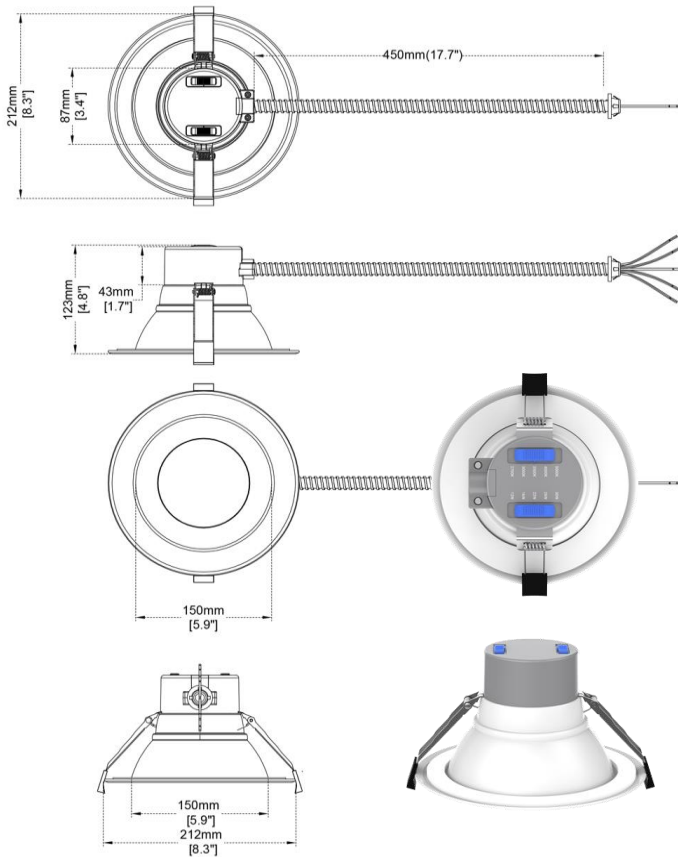

DL254-6-30W-M-A5C5-HO

6" Round Commercial 5 CCT & 5 Wattage Selectable

DESCRIPTION

All in one 0-10 V dimmable 6" LED downlight for retrofit & new construction. Perfect for hospitality, healthcare, shopping mall & retail, office, exterior soffit, etc.

FEATURES & BENEFITS

- Universal voltage 120-347 V
- 0-10 V Dimmable 5%-100%
- 5 CCT selectable 2700 - 3000 - 3500 - 4000 - 5000 K
- 5 Wattage Adjustable 12 - 16 - 22 - 26 - 30 W
- Type IC, Wet location & Air-tight
- Regressed optics with low glare
- White Trim with White or Silver (Alzak) reflector in stock

DIMENSIONS ID 6" OD 8 1/4" Depth 4 3/4" Regressed 2"
Cut Out 6" to 7" Ceiling Space needed 4 3/4"

ORDERING GUIDE

- DL254-6-30W-M-A5C5-HO** [White Trim White Reflector](#)
- DL254-6-30W-M-A5C5-HO-AZ** [White Trims Silver Reflector \(Alzak\)](#)