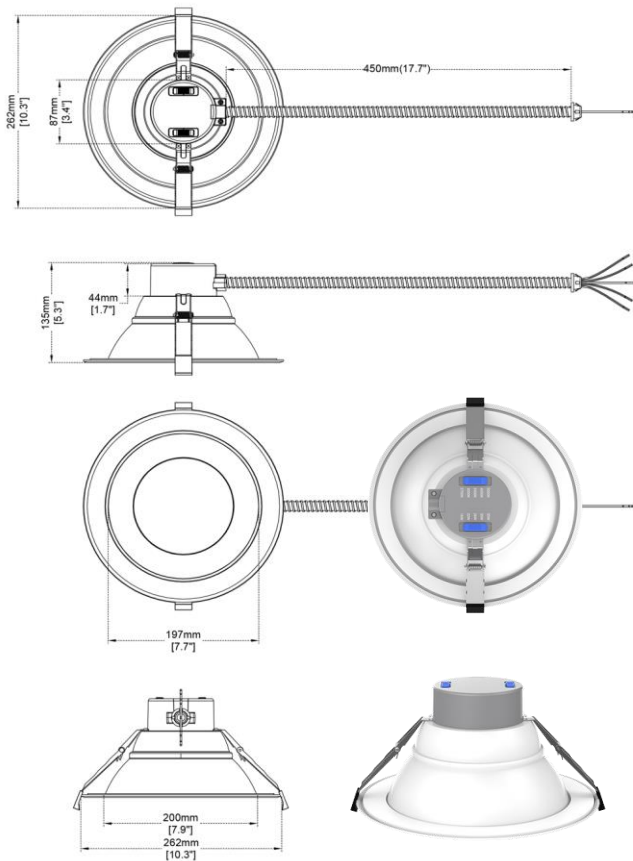

DL254-8-35W-M-A5C5-HO

8" Round Commercial 5 CCT & 5 Wattage Selectable

DESCRIPTION

All in one 0-10 V dimmable 8" LED downlight for retrofit & new construction. Perfect for hospitality, healthcare, shopping mall & retail, office, exterior soffit, etc.

FEATURES & BENEFITS

- Universal voltage 120-347 V
- 0-10 V Dimmable 5%-100%
- 5 CCT selectable 2700 - 3000 - 3500 - 4000 - 5000 K
- 5 Wattage Adjustable 16 - 22 - 26 - 30 - 35 W
- Type IC, Wet location & Air-tight
- Regressed optics with low glare
- White Trim with White or Silver (Alzak) reflector in stock

DIMENSIONS ID 8" OD 10 1/4" Depth 5 1/4" Regressed 2"
Cut Out 8" to 9" Ceiling Space needed 5 1/4"

Project: _____

Location: _____

Model: _____ Qty: _____

Notes: _____

SPECIFICATION	
Applications	Commercial Recessed Ceiling
Power Levels (W)	CCT / W 16 22 26 30 35
Light Output (lm)	2700K 1760 2410 2830 3180 3550
	3000K 1800 2480 2920 3290 3690
	3500K 1880 2610 3080 3480 3910
	4000K 1930 2660 3130 3530 3970
5000K 1990 2710 3190 3570 4010	
Color Temperature (K)	5CCT user selectable: 2700-3000-3500-4000-5000 K
Beam Angle	90°
CRI	80
Input	120V-347V AC 50/60 Hz
Dimming	0 - 10V
Approved Location	Insulated Ceiling & Wet Locations
Air Tight	Yes
Ambient Temperature	-4°F (-20°C) to +104°F (+40°C)
Projected Life	70% Light Output at 50,000 Hours
Certification	cETLus
Warranty	5 Year

Goof Ring White OD 12 1/2" model # [LBL-8CGR-W](#)

New Construction Mounting Plate for Stud Ceiling model # [LBL-MP-C4-8-STUD](#)

New Construction Mounting Plate for T-bar Ceiling model # [LBL-MP-C4-10-TBAR](#)