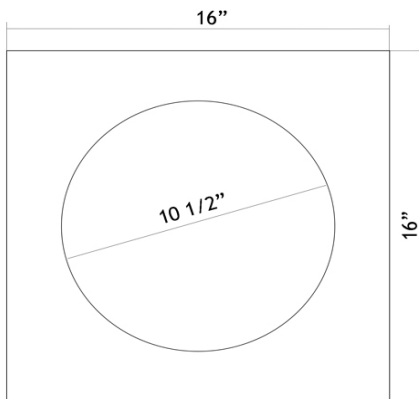

Project: _____

Location: _____

Quantity: _____

Notes: _____

DESCRIPTION

Square Goof Ring for covering square holes up to 15 1/2"

Material: Metal

Inside Diameter: 10 1/2"

Outside Diameter: 16"

Colour Option: White. Other colours available by special order.

ORDERING GUIDE

Model: **GS10-16**

COMPATIBLE FIXTURES

LL10R