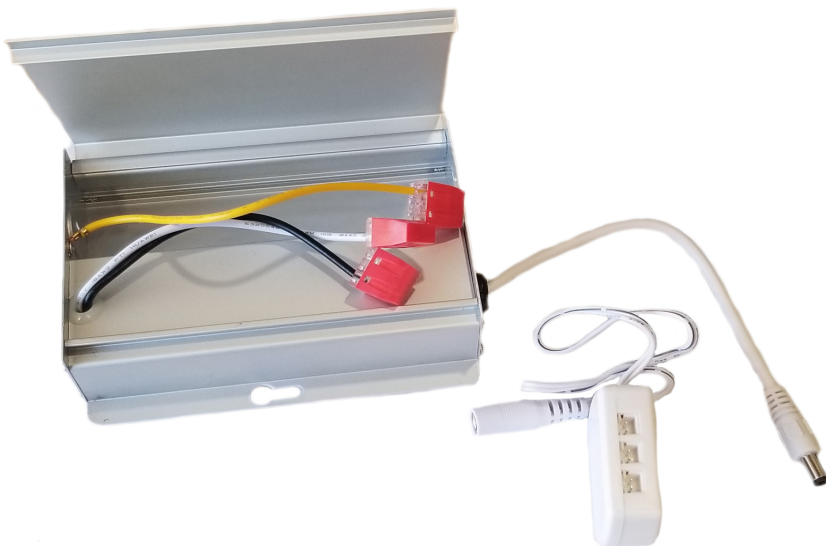

HBL024-120-12-D

12V Class 2 Power Supply 24W Dimmable

Project: _____

Location: _____

Qty: _____

Notes: _____

DESCRIPTION

12V Class 2 Power Supply 24W
 1 1/4" Deep - Fits Where Space Is Limited
 Triac Dimmable

CONNECTIONS

Input - Hard Wiring
 Output - Plug-in connector to 6-port hub
 Connect the puck lights to the included hub

SPECIFICATION	
Applications	LED Puck Lights
Power	24 W
Input	120 V AC
Output Voltage	12 V DC
Output Amps	2 A
Dimmability	Triac 100% - 10%
Approved Location	Damp Locations
Power Factor	> 0.5
Ambient Temperature	-40°F (-40°C) to +104°F (+40°C)
Warranty	3 Year
Certification	cETLus file # 4005878

DIMENSIONS: 5" x 4" x 1 1/4"

ORDERING GUIDE **HBL024-120-12-D**

COMPLIANCE

Lotus LED Lights USA

www.LotusLEDLights.com

Lotus LED Lights CANADA

250 H Street # 301, Blaine WA 98230 tel 360-200-5500

800-15355 24 Ave Box 200, Surrey BC V4A 2H9 tel 604-538-3090