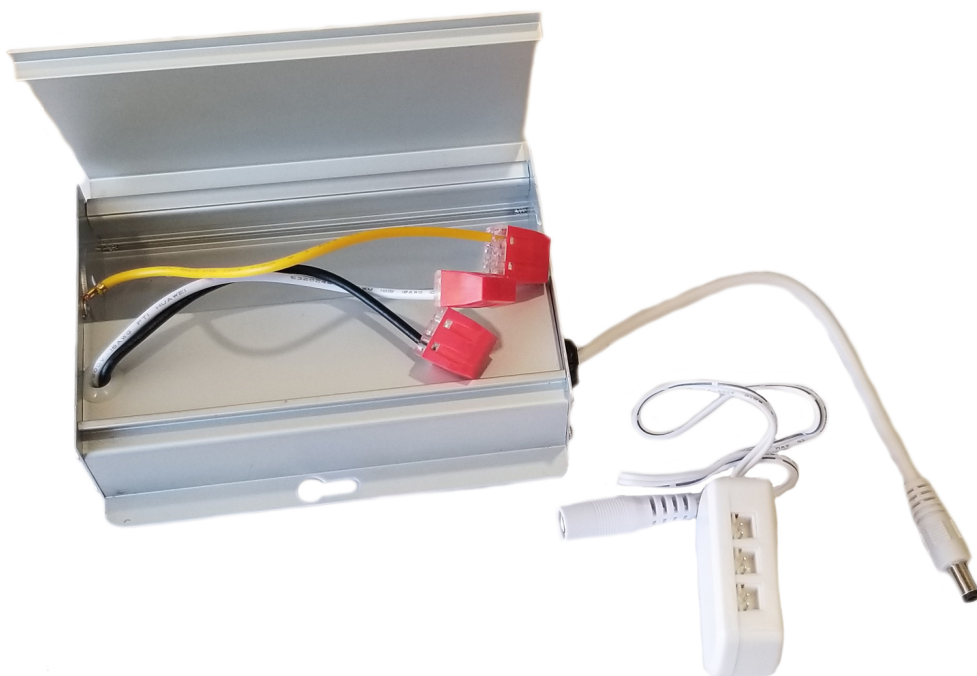

ORDERING GUIDE

HBL024-120-12-D

COMPLIANCE

Lotus LED Lights USA

250 H Street # 301, Blaine WA 98230 tel 360-200-5500
Hainesport NJ, Naples FL, Vancouver WA

www.LotusLEDLights.com

mailing addresses
warehouses

Lotus LED Lights CANADA

702 Chester Rd, Delta BC V3M 6J1 tel 604-538-3090
Delta BC & Mississauga ON